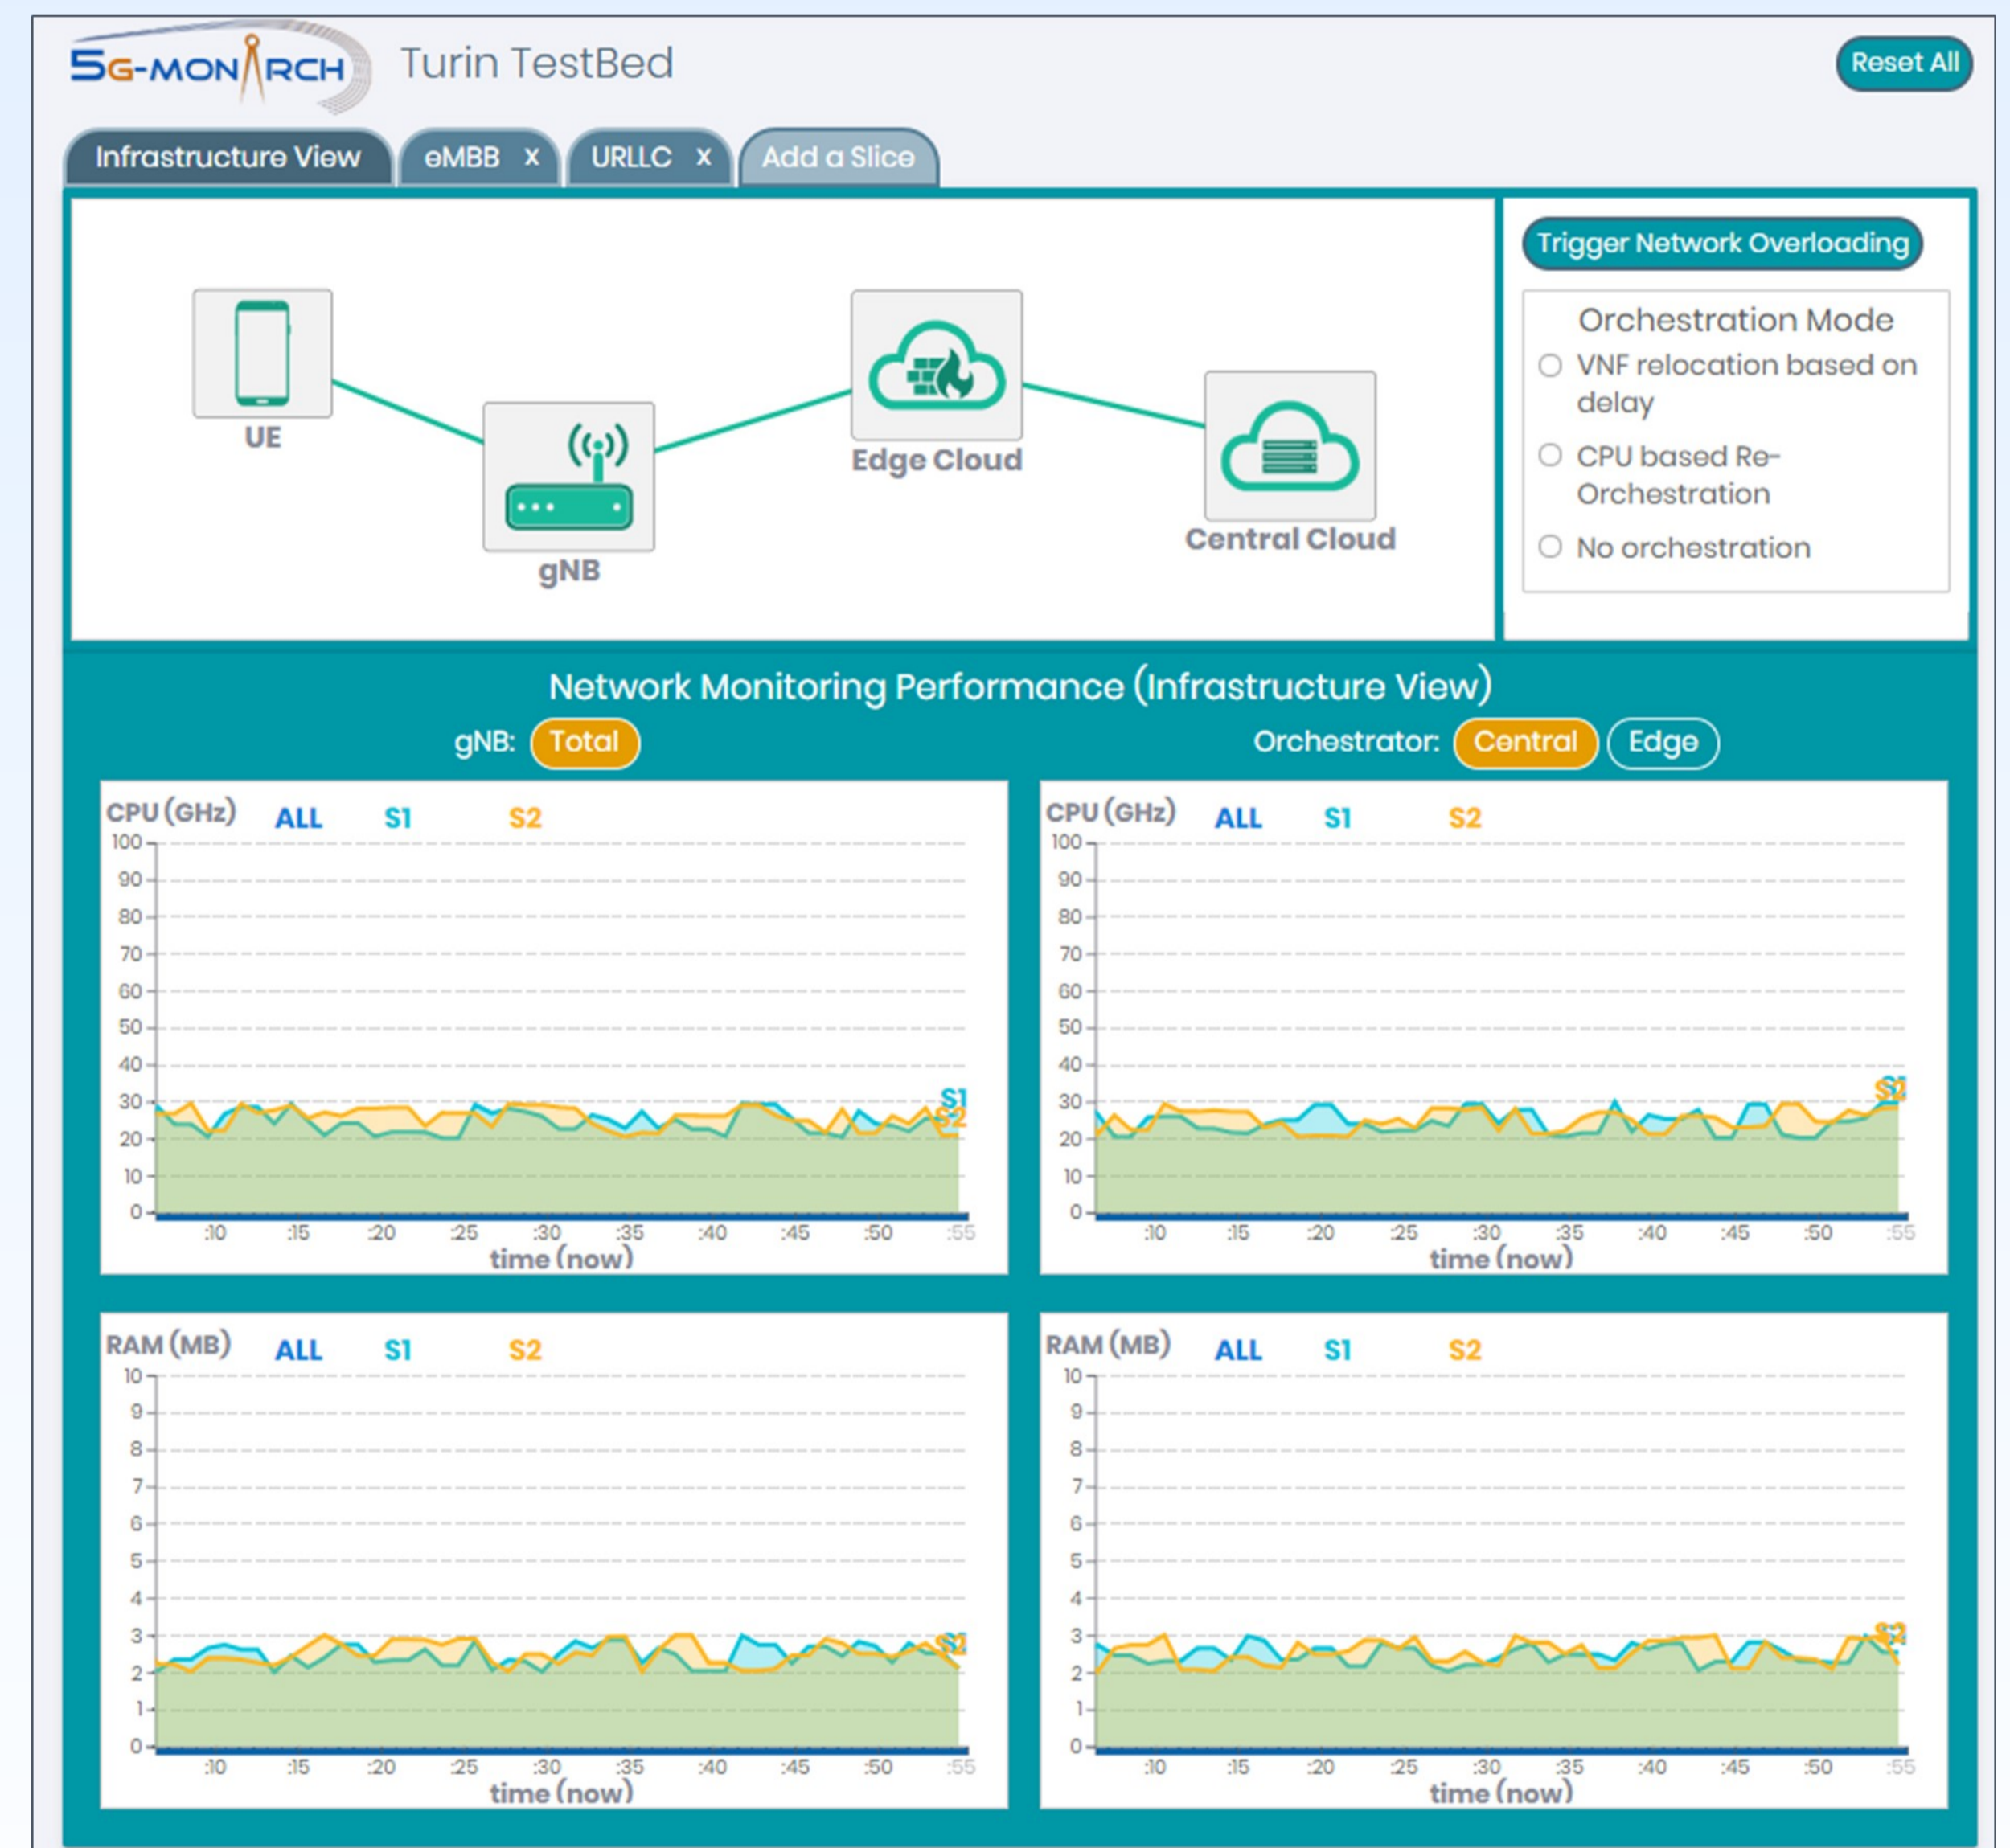

KPI Monitoring

- Graphical User Interface
- CPU and RAM measurements
- Signal quality metrics

Project Coordinator

Lars Christoph Schmelz

Nokia Bell Labs, Munich, Germany

Technical Manager

Albert Banchs

Universidad Carlos III de Madrid, Spain

Innovation Manager

Isabelle Korthals

Deutsche Telekom, Berlin, Germany

5G-MoNArch is funded by the European Commission under the Horizon 2020 Framework Programme