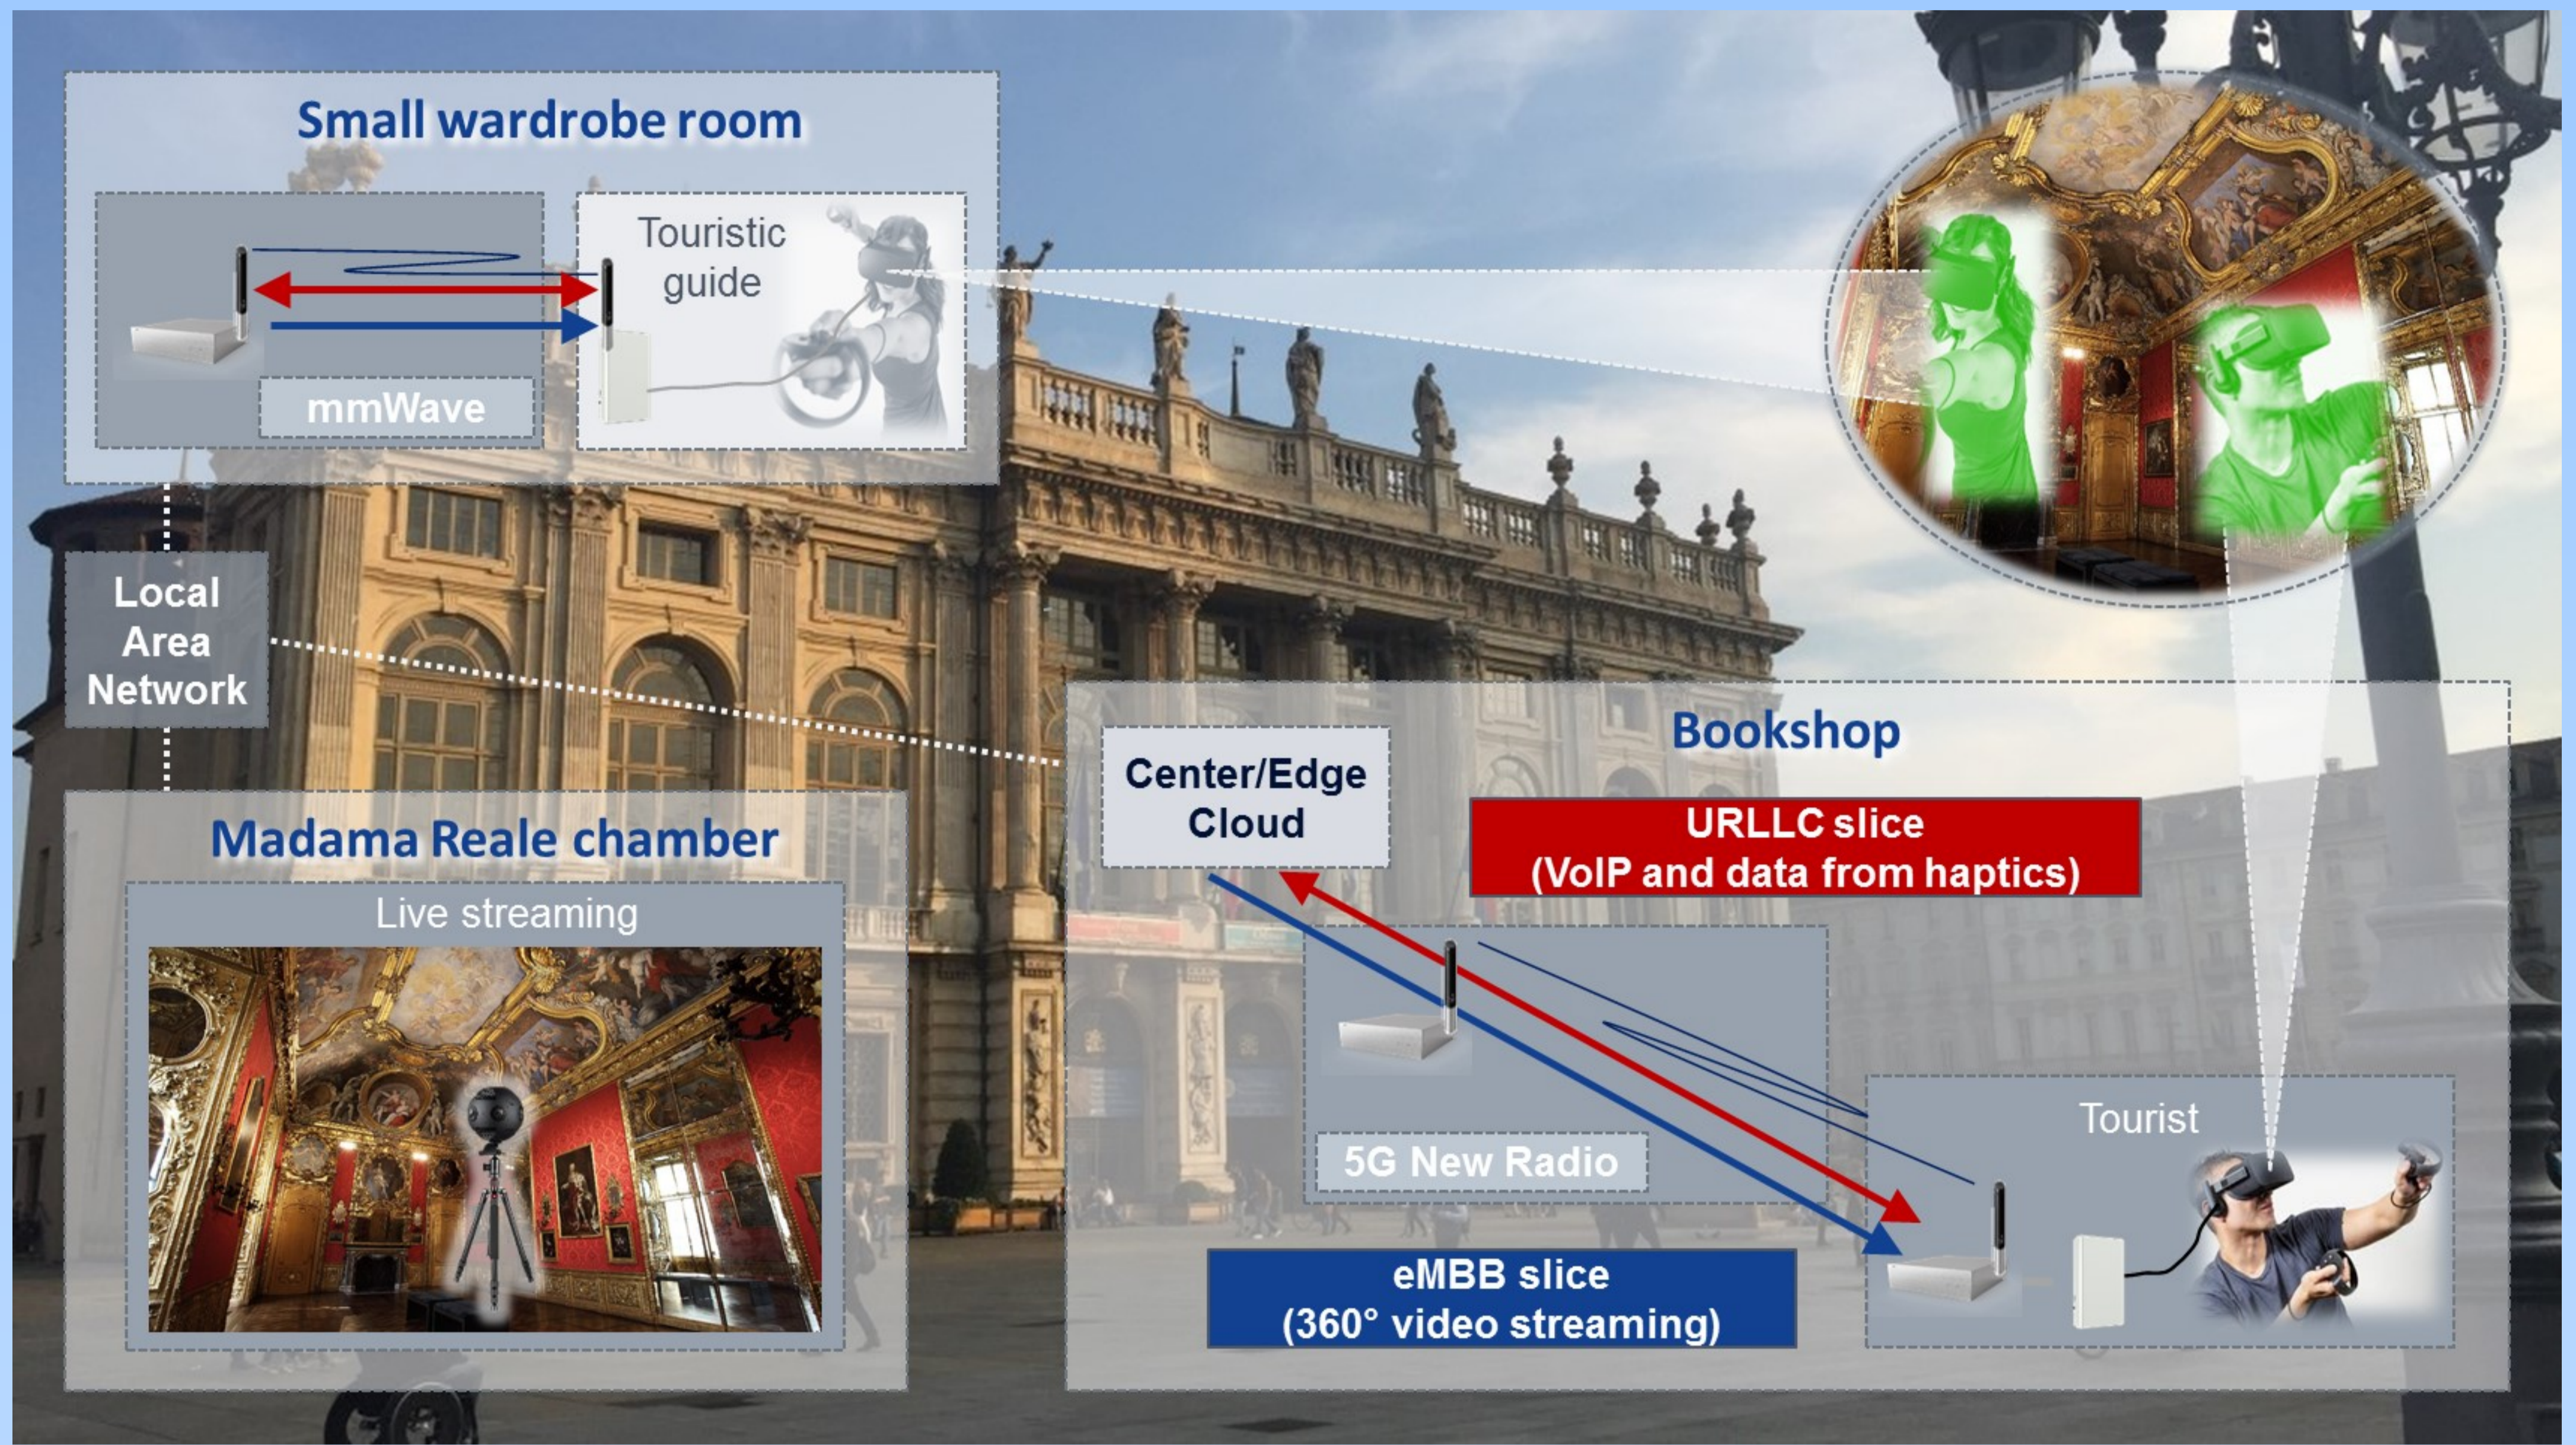

## Turin Touristic City – Implementation

### Implementation

- Implements 5G New Radio functionality at the PHY/MAC
- Provisioning of multi-sliced services to the UE
- Virtualised gNB protocols