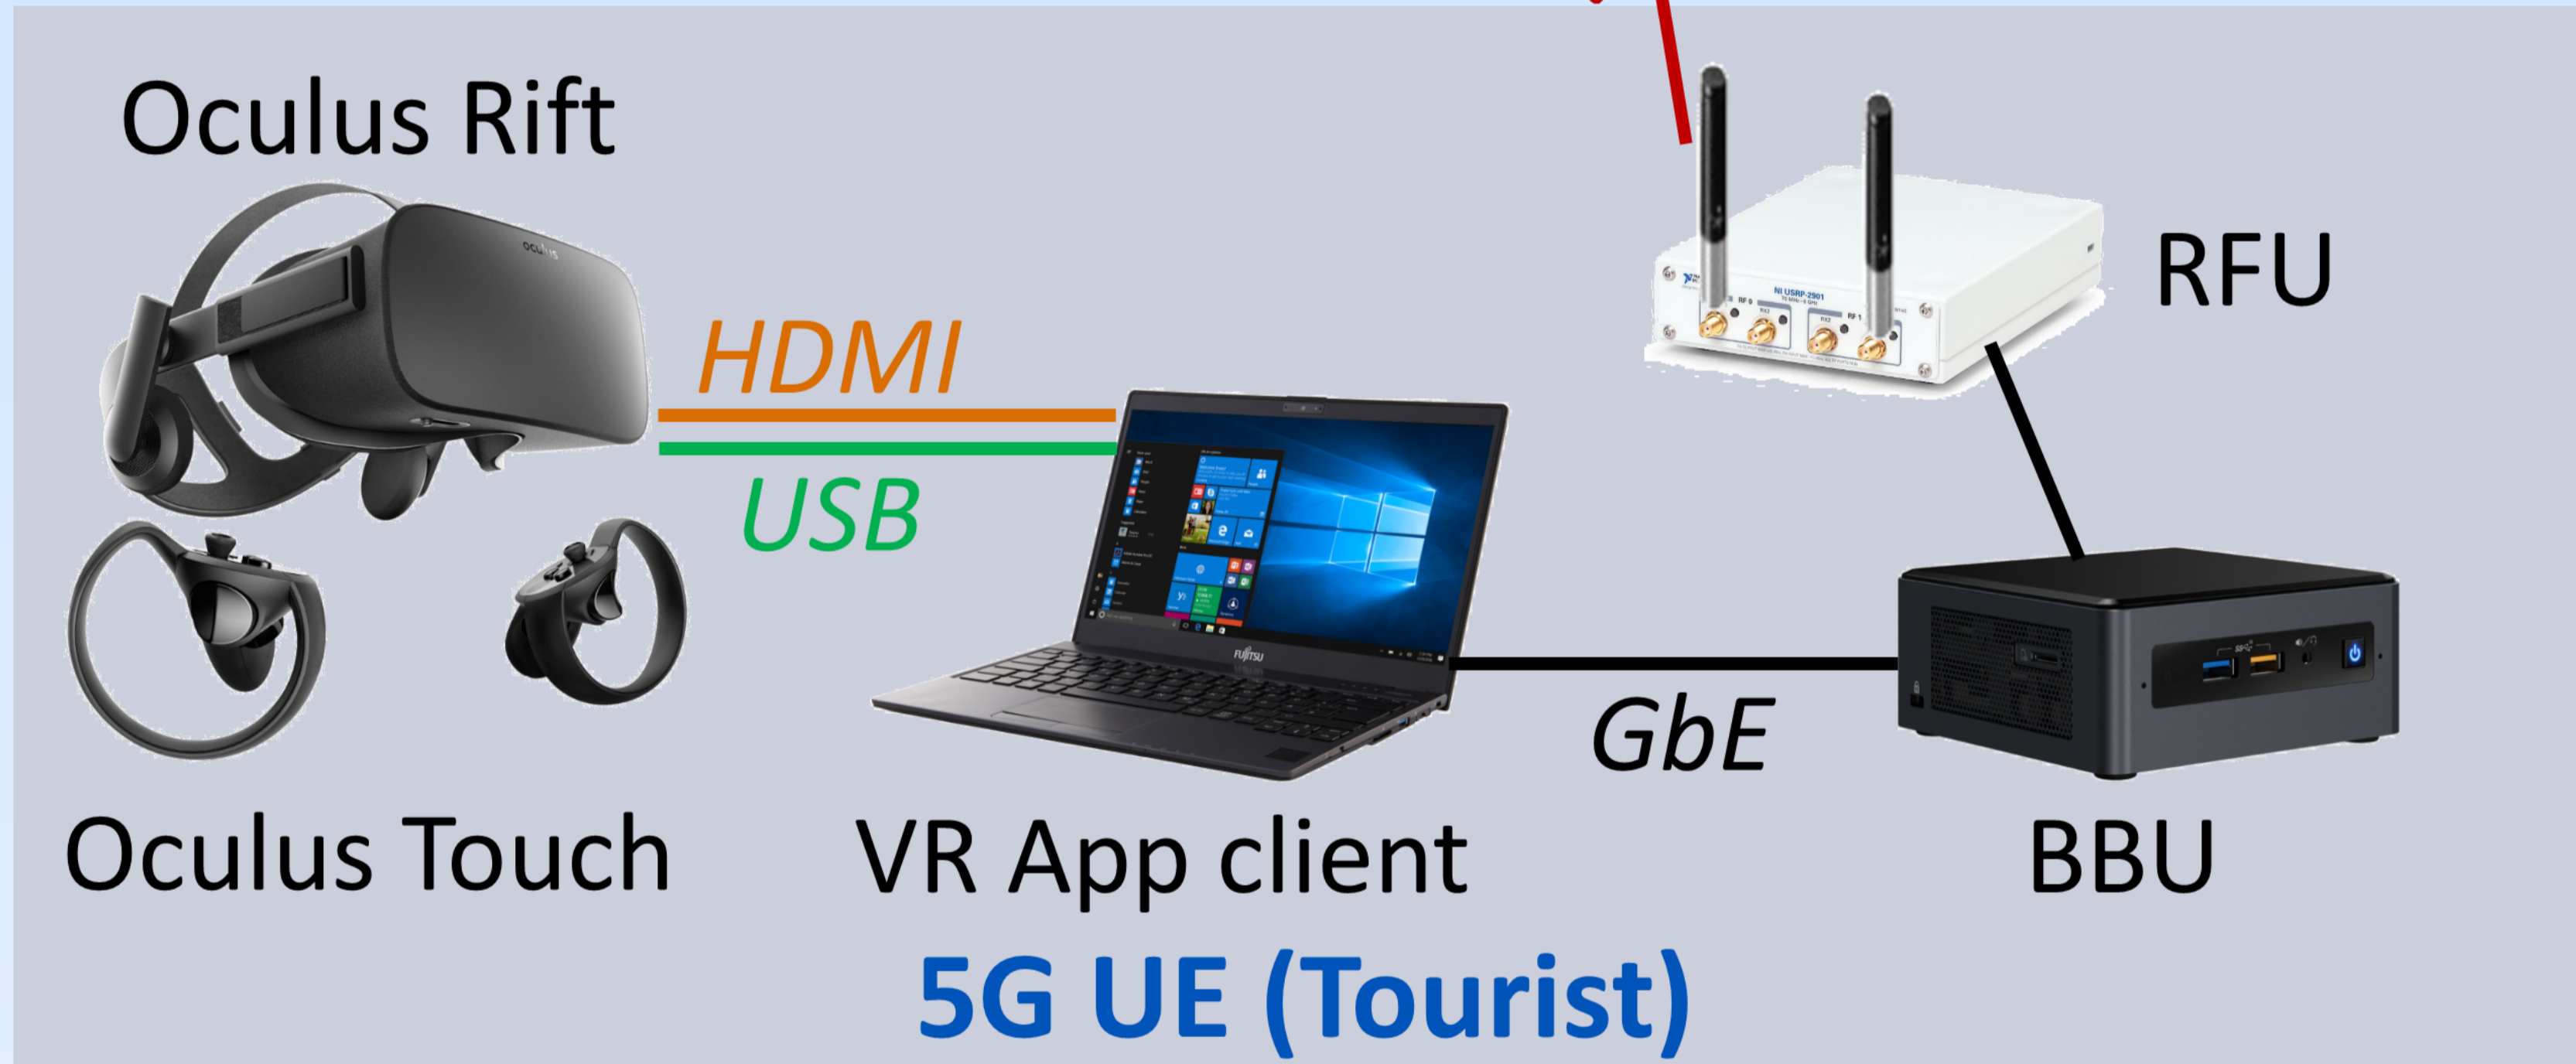

## Turin Touristic City – Implementation

### Implementation

- Implements 5G New Radio functionality at the PHY/MAC
- Provisioning of multi-sliced services to the UE
- Virtualised gNB protocols