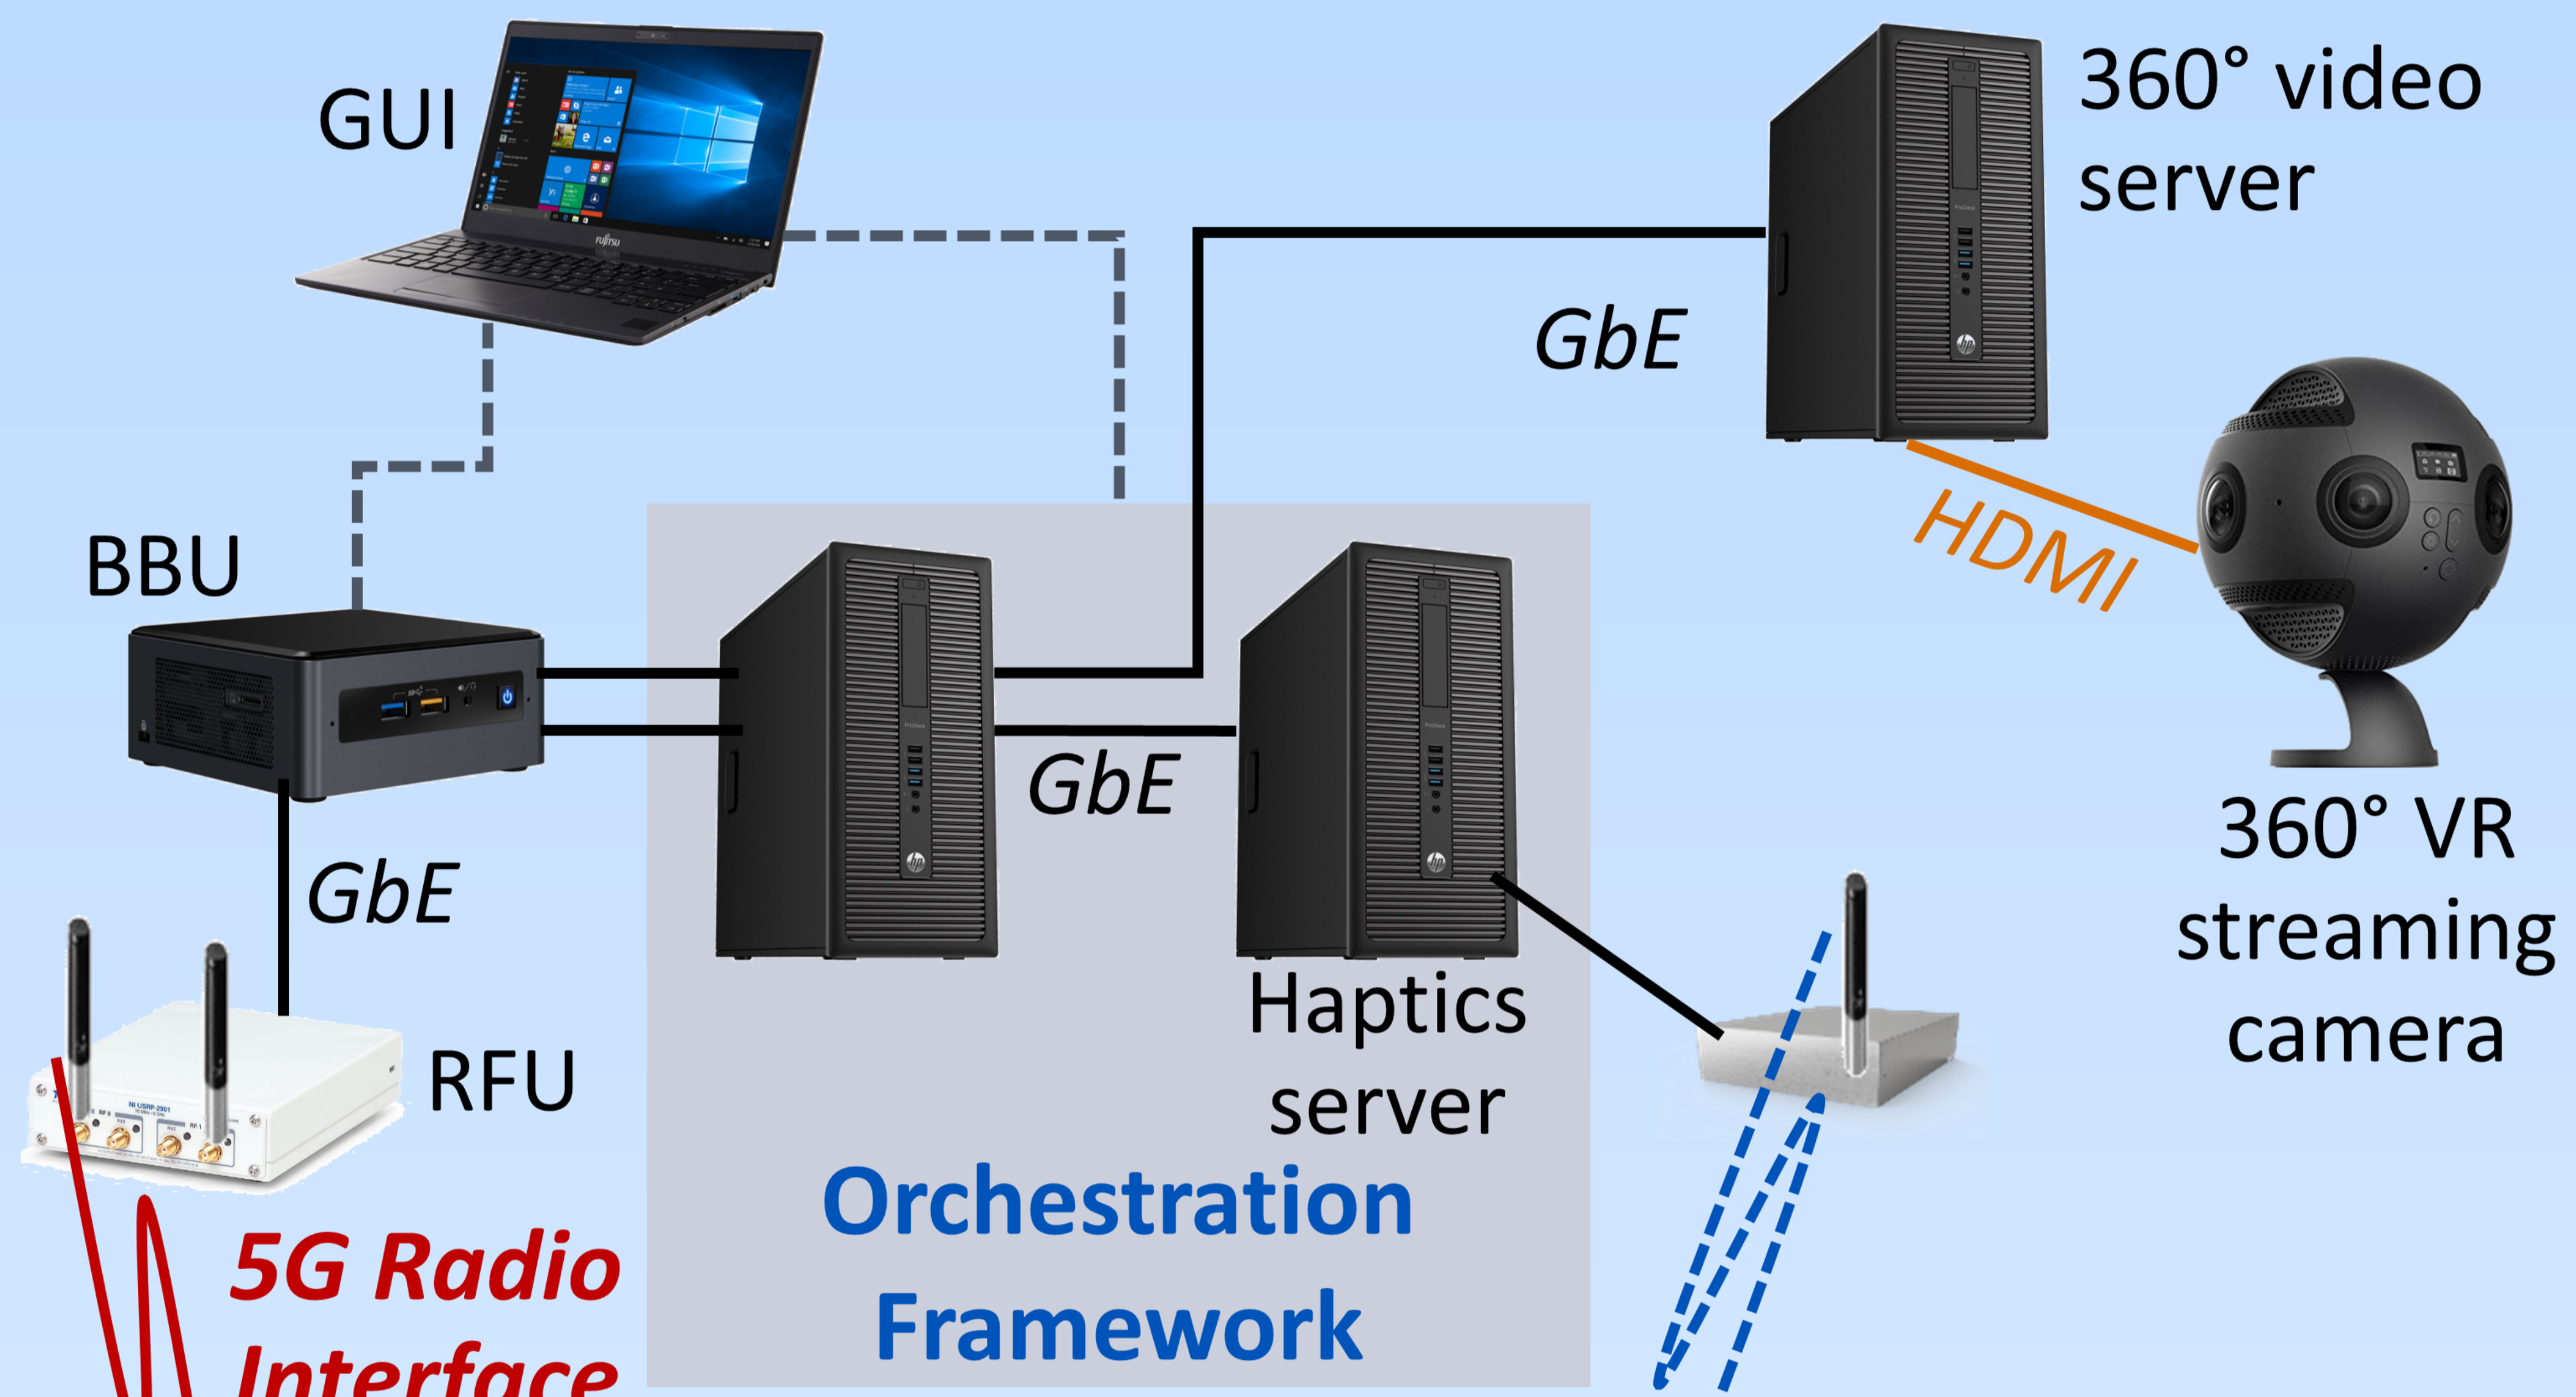

## Turin Touristic City – Implementation

### Testbed Setup

- Digital tourism services
- 5G network slicing
- Network elasticity functions
- 5G New Radio features

### Implementation

- Implements 5G New Radio functionality at the PHY/MAC
- Provisioning of multi-sliced services to the UE
- Virtualised gNB protocols