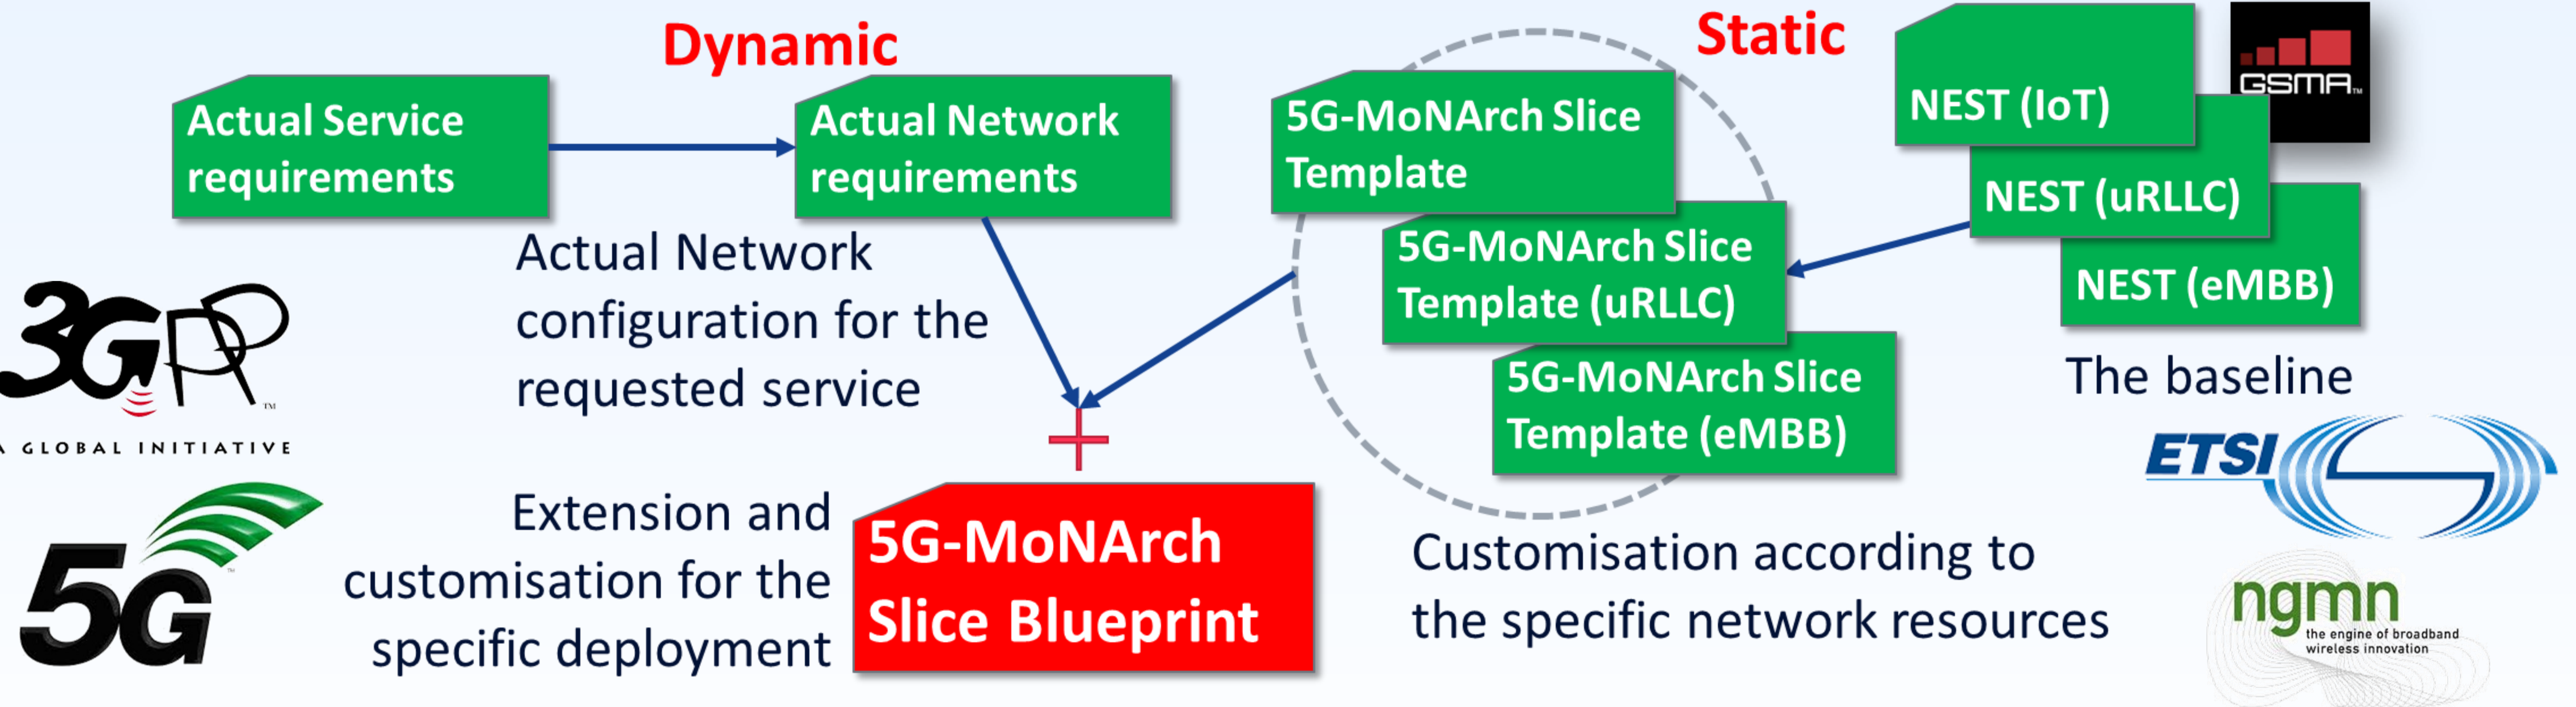

5G-MONARCH

5g-monarch.eu

Flexible & Adaptive 5G Architecture

Support E2E Network Slicing

- Spanning network domains and Management & Orchestration layer
- Cross-slice and intra-slice network functions

Service-based Architecture

- Modular function design
- Service-based Interface in network domains, cross-domains, and Management & Orchestration

Split of Control & User Planes

- Independent evolution of network functions
- Independent scaling of network functions

From Key Design Principles to Overall Architecture

Reference Point Representation

Service-based Architecture Representation

5G-MoNArch Novel Components

5G-MoNArch Slice Blueprint Design for E2E Slicing

Project Coordinator

Lars Christoph Schmelz
Nokia Bell Labs, Munich, Germany

Technical Manager

Albert Banchs
Universidad Carlos III de Madrid, Spain

Innovation Manager

Isabelle Korthals
Deutsche Telekom, Berlin, Germany

5G-MoNArch is funded by the European Commission under the Horizon 2020 Framework Programme