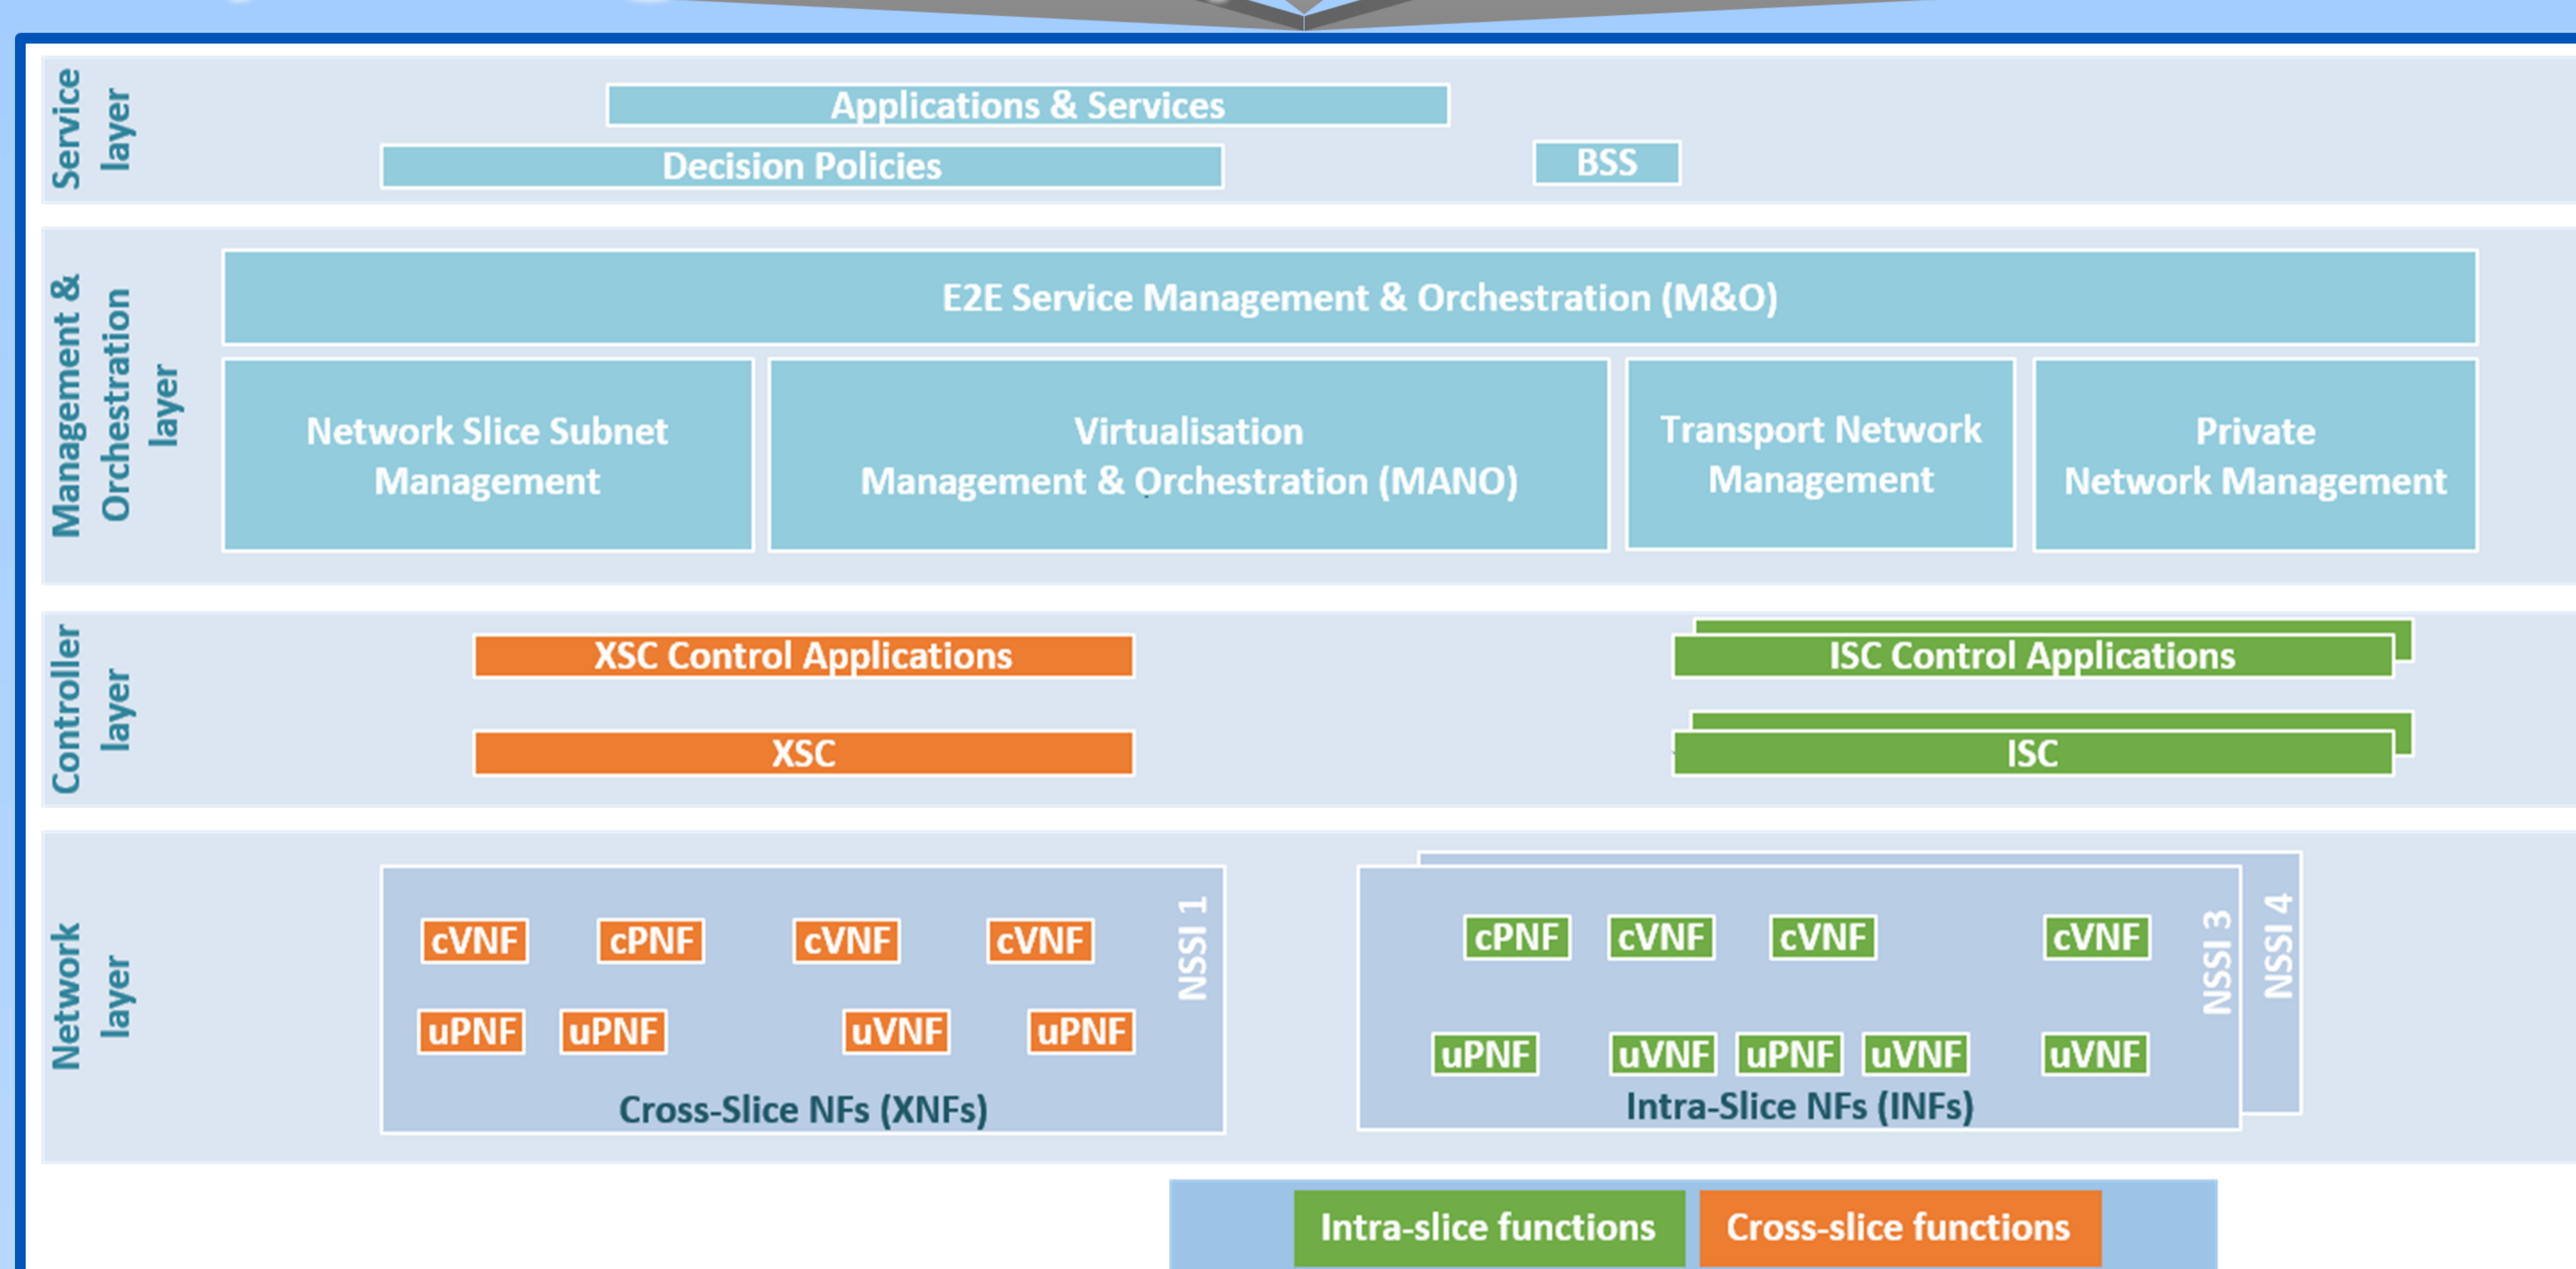

5G-MONARCH

5g-monarch.eu

Flexible & Adaptive 5G Architecture

Support E2E Network Slicing

- Spanning network domains and Management & Orchestration layer
- Cross-slice and intra-slice network functions

Service-based Architecture

- Modular function design
- Service-based Interface in network domains, cross-domains, and Management & Orchestration

Split of Control & User Planes

- Independent evolution of network functions
- Independent scaling of network functions

From Key Design Principles to Overall Architecture

Reference Point Representation

Service-based Architecture Representation

5G-MoNArch Novel Components

5G-MoNArch Slice Blueprint Design for E2E Slicing

Project Coordinator

Lars Christoph Schmelz
Nokia Bell Labs, Munich, Germany

Technical Manager

Albert Banchs
Universidad Carlos III de Madrid, Spain

Innovation Manager

Isabelle Korthals
Deutsche Telekom, Berlin, Germany

5G-MoNArch is funded by the European Commission under the Horizon 2020 Framework Programme