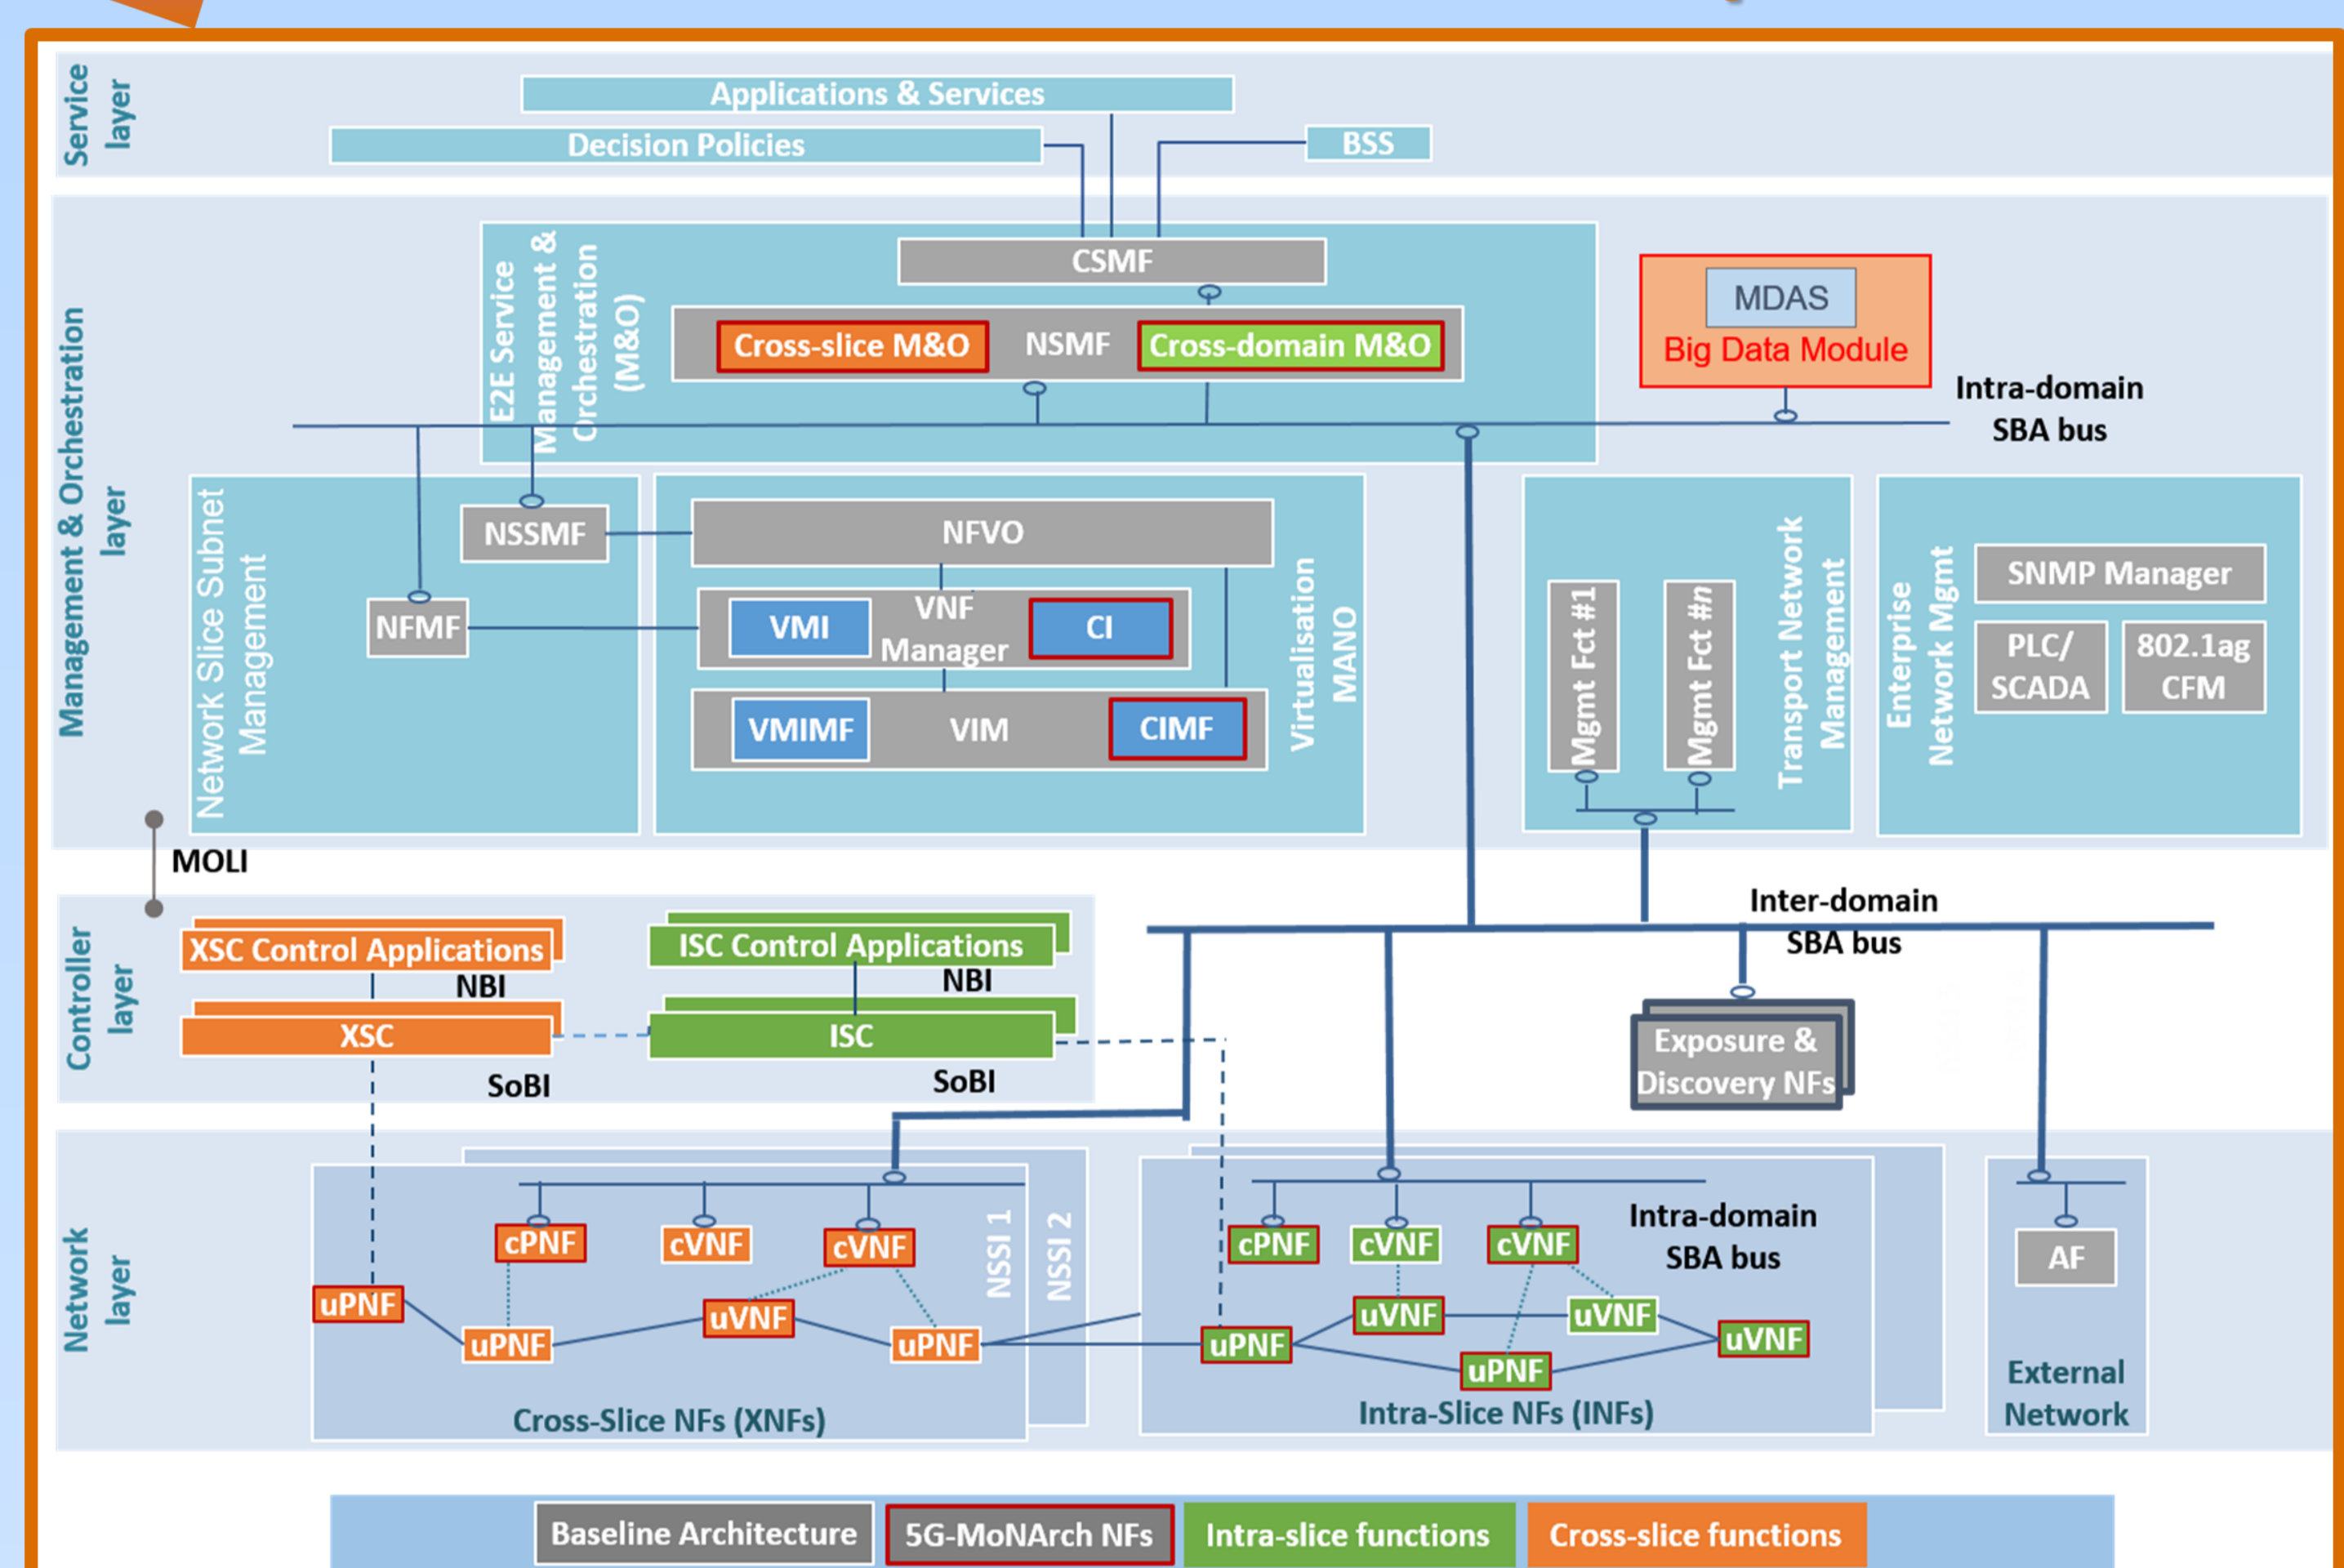

5G-MONARCH

5g-monarch.eu

Flexible & Adaptive 5G Architecture

Support E2E Network Slicing

- Spanning network domains and Management & Orchestration layer
- Cross-slice and intra-slice network functions

Service-based Architecture

- Modular function design
- Service-based Interface in network domains, cross-domains, and Management & Orchestration

Split of Control & User Planes

- Independent evolution of network functions
- Independent scaling of network functions

From Key Design Principles to Overall Architecture

Reference Point Representation

Service-based Architecture Representation

5G-MoNArch Novel Components

5G-MoNArch Slice Blueprint Design for E2E Slicing

Project Coordinator

Lars Christoph Schmelz
Nokia Bell Labs, Munich, Germany

Technical Manager

Albert Banchs
Universidad Carlos III de Madrid, Spain

Innovation Manager

Isabelle Korthals
Deutsche Telekom, Berlin, Germany

5G-MoNArch is funded by the European Commission under the Horizon 2020 Framework Programme