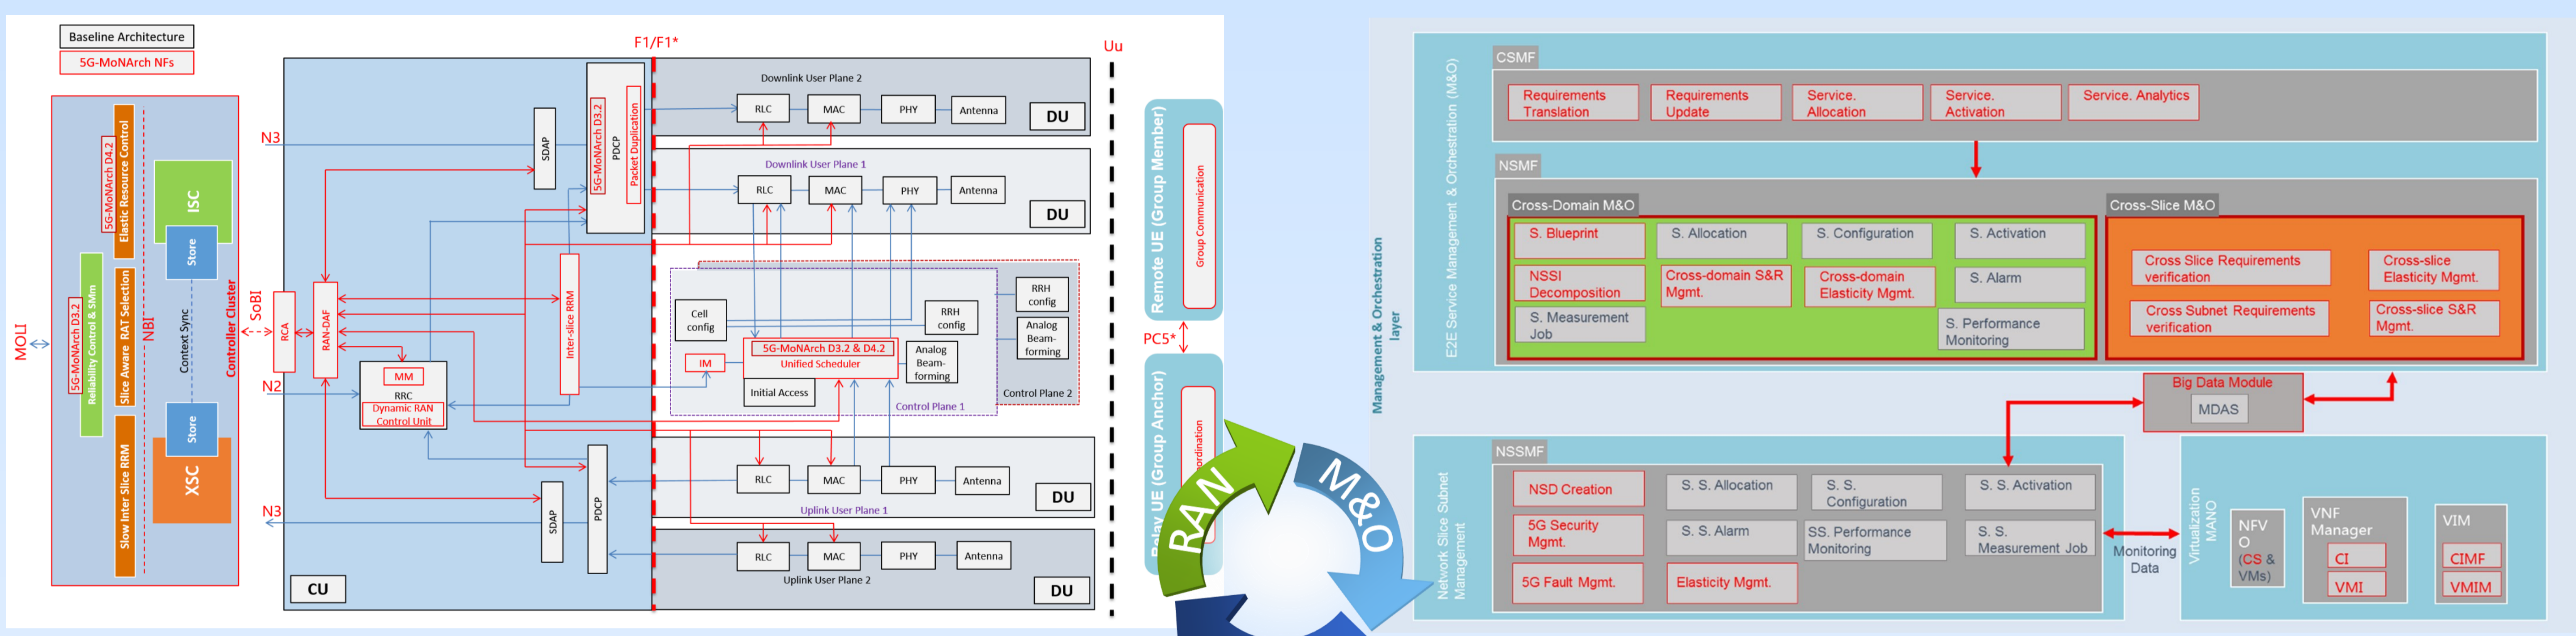

5G-MONARCH

5g-monarch.eu

Flexible & Adaptive 5G Architecture

Support E2E Network Slicing

- Spanning network domains and Management & Orchestration layer
- Cross-slice and intra-slice network functions

Service-based Architecture

- Modular function design
- Service-based Interface in network domains, cross-domains, and Management & Orchestration

Split of Control & User Planes

- Independent evolution of network functions
- Independent scaling of network functions

From Key Design Principles to Overall Architecture

Reference Point Representation

Service-based Architecture Representation

5G-MoNArch Novel Components

5G-MoNArch Slice Blueprint Design for E2E Slicing

Project Coordinator

Lars Christoph Schmelz
Nokia Bell Labs, Munich, Germany

Technical Manager

Albert Banchs
Universidad Carlos III de Madrid, Spain

Innovation Manager

Isabelle Korthals
Deutsche Telekom, Berlin, Germany

5G-MoNArch is funded by the European Commission under the Horizon 2020 Framework Programme