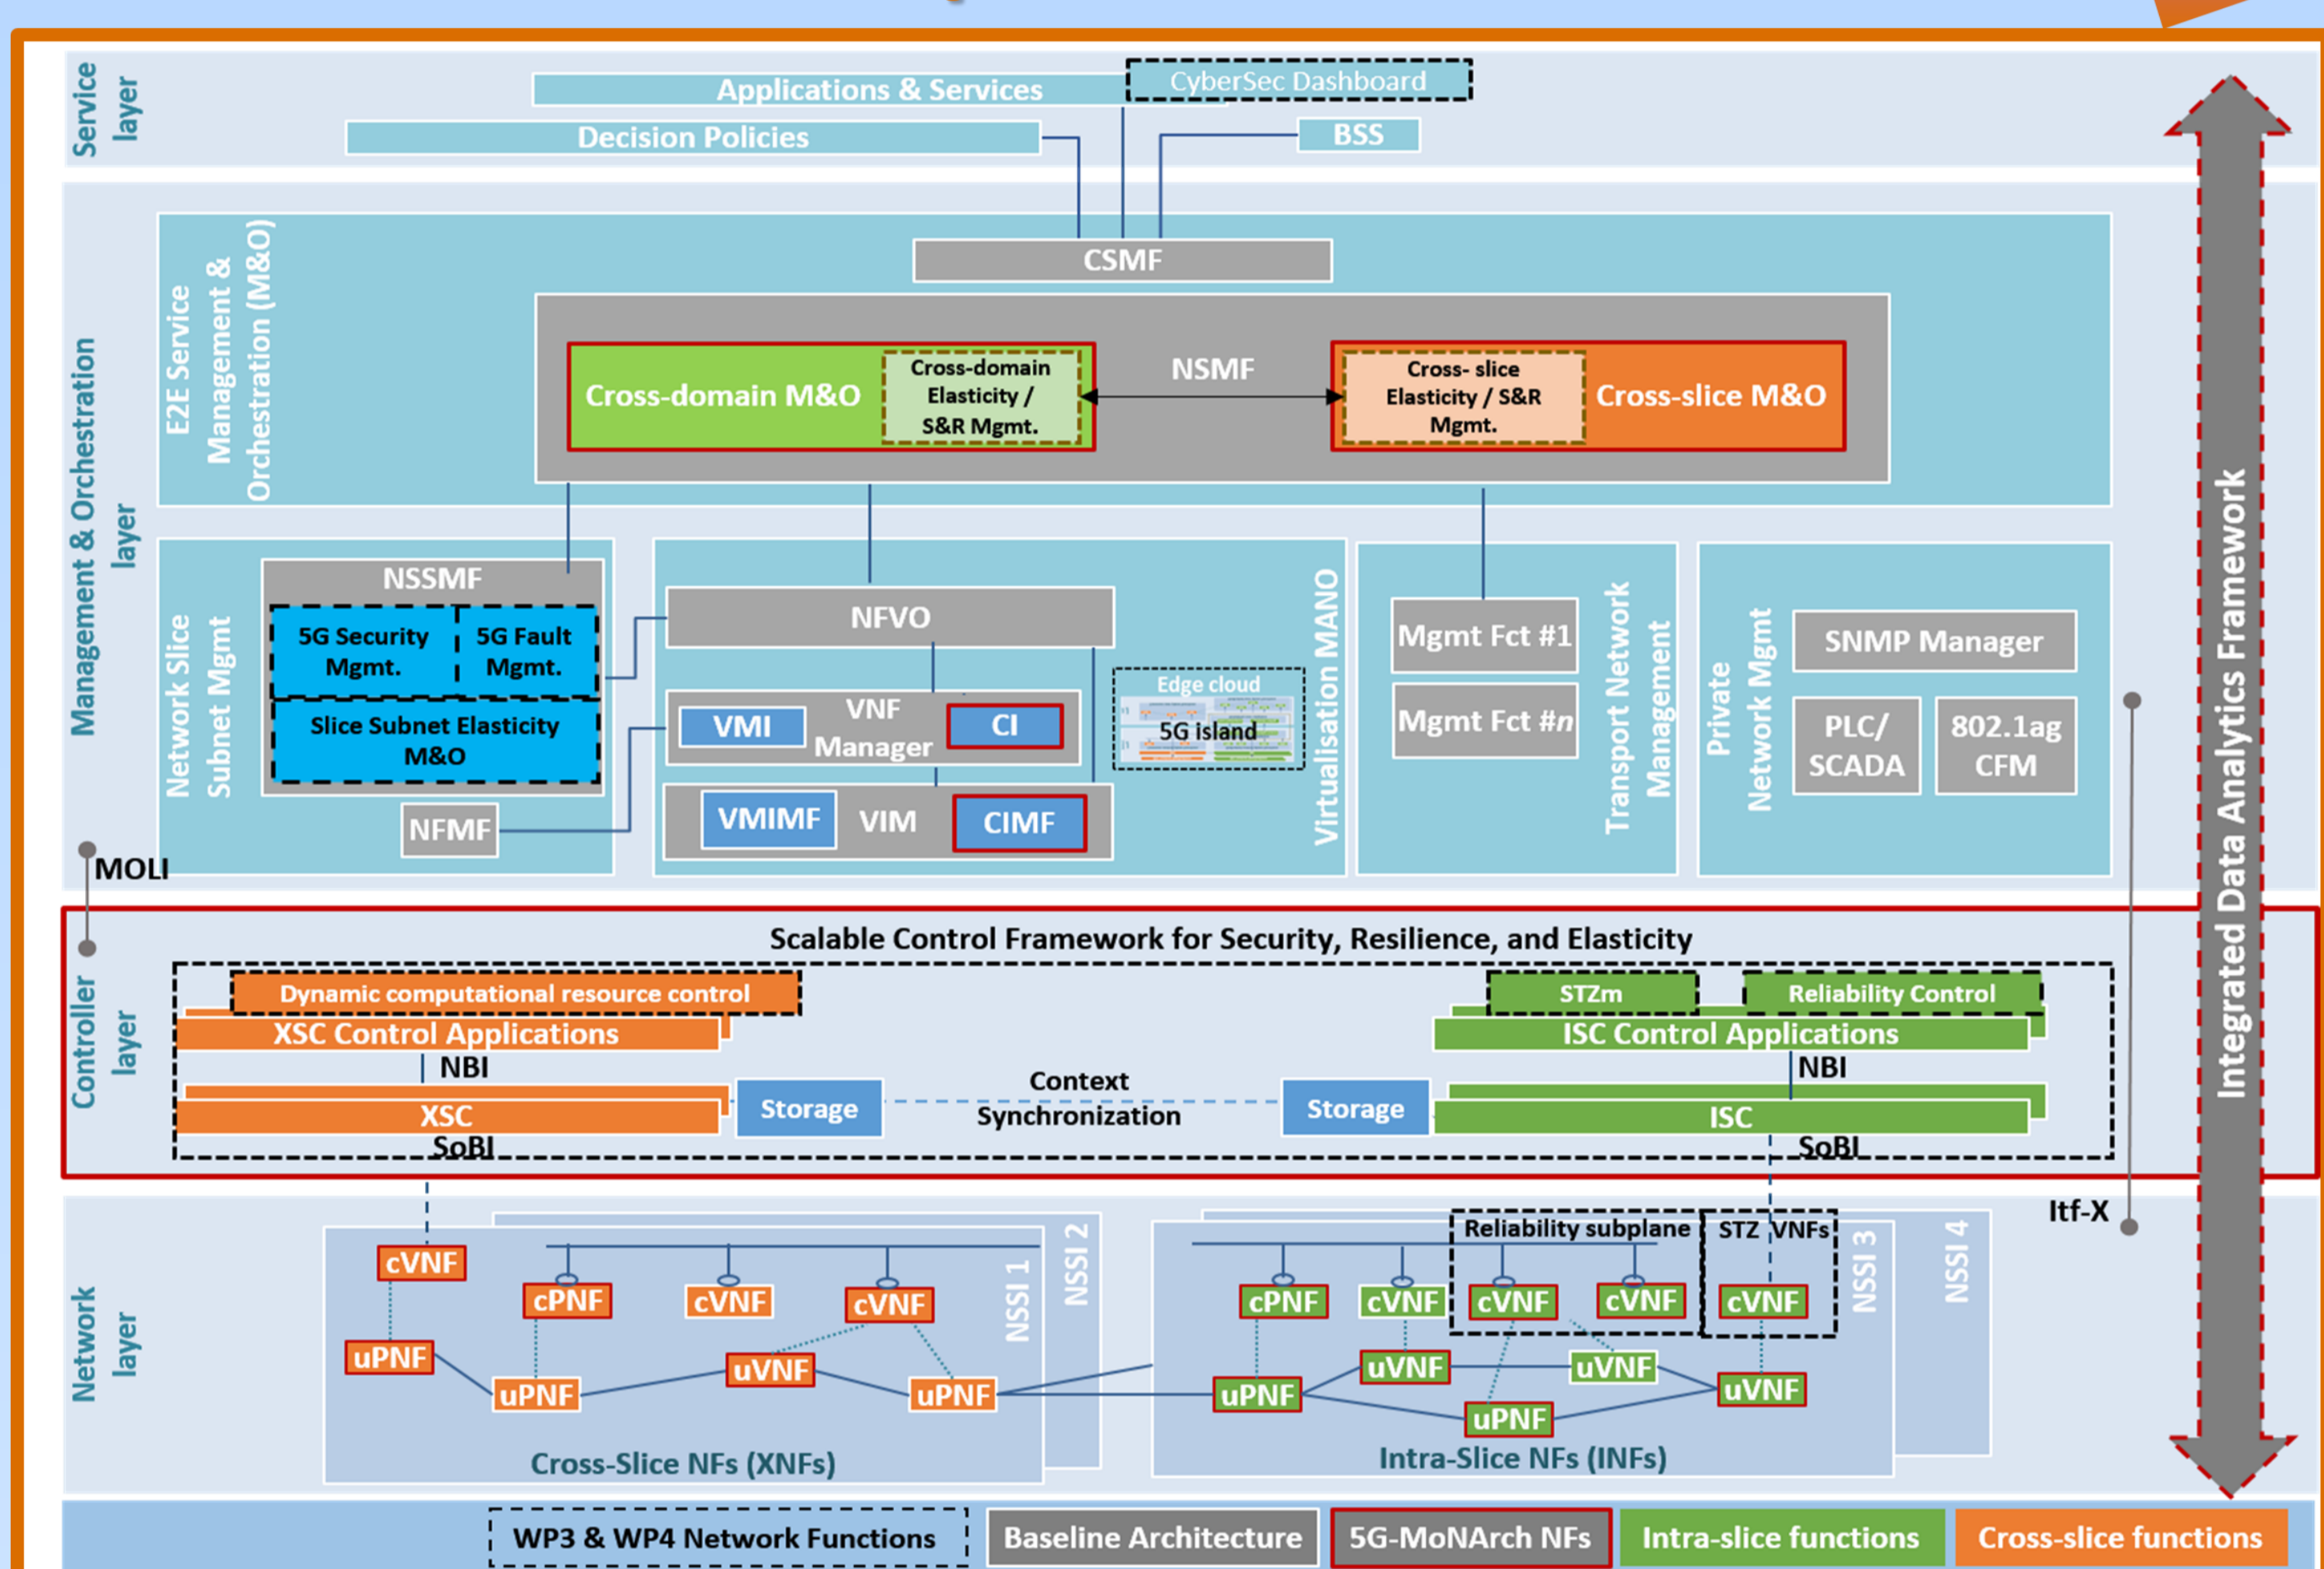

5G-MONARCH

5g-monarch.eu

Flexible & Adaptive 5G Architecture

Support E2E Network Slicing

- Spanning network domains and Management & Orchestration layer
- Cross-slice and intra-slice network functions

Service-based Architecture

- Modular function design
- Service-based Interface in network domains, cross-domains, and Management & Orchestration

Split of Control & User Planes

- Independent evolution of network functions
- Independent scaling of network functions

From Key Design Principles to Overall Architecture

Reference Point Representation

Service-based Architecture Representation

5G-MoNArch Novel Components

5G-MoNArch Slice Blueprint Design for E2E Slicing

Project Coordinator

Lars Christoph Schmelz
Nokia Bell Labs, Munich, Germany

Technical Manager

Albert Banchs
Universidad Carlos III de Madrid, Spain

Innovation Manager

Isabelle Korthals
Deutsche Telekom, Berlin, Germany

5G-MoNArch is funded by the European Commission under the Horizon 2020 Framework Programme