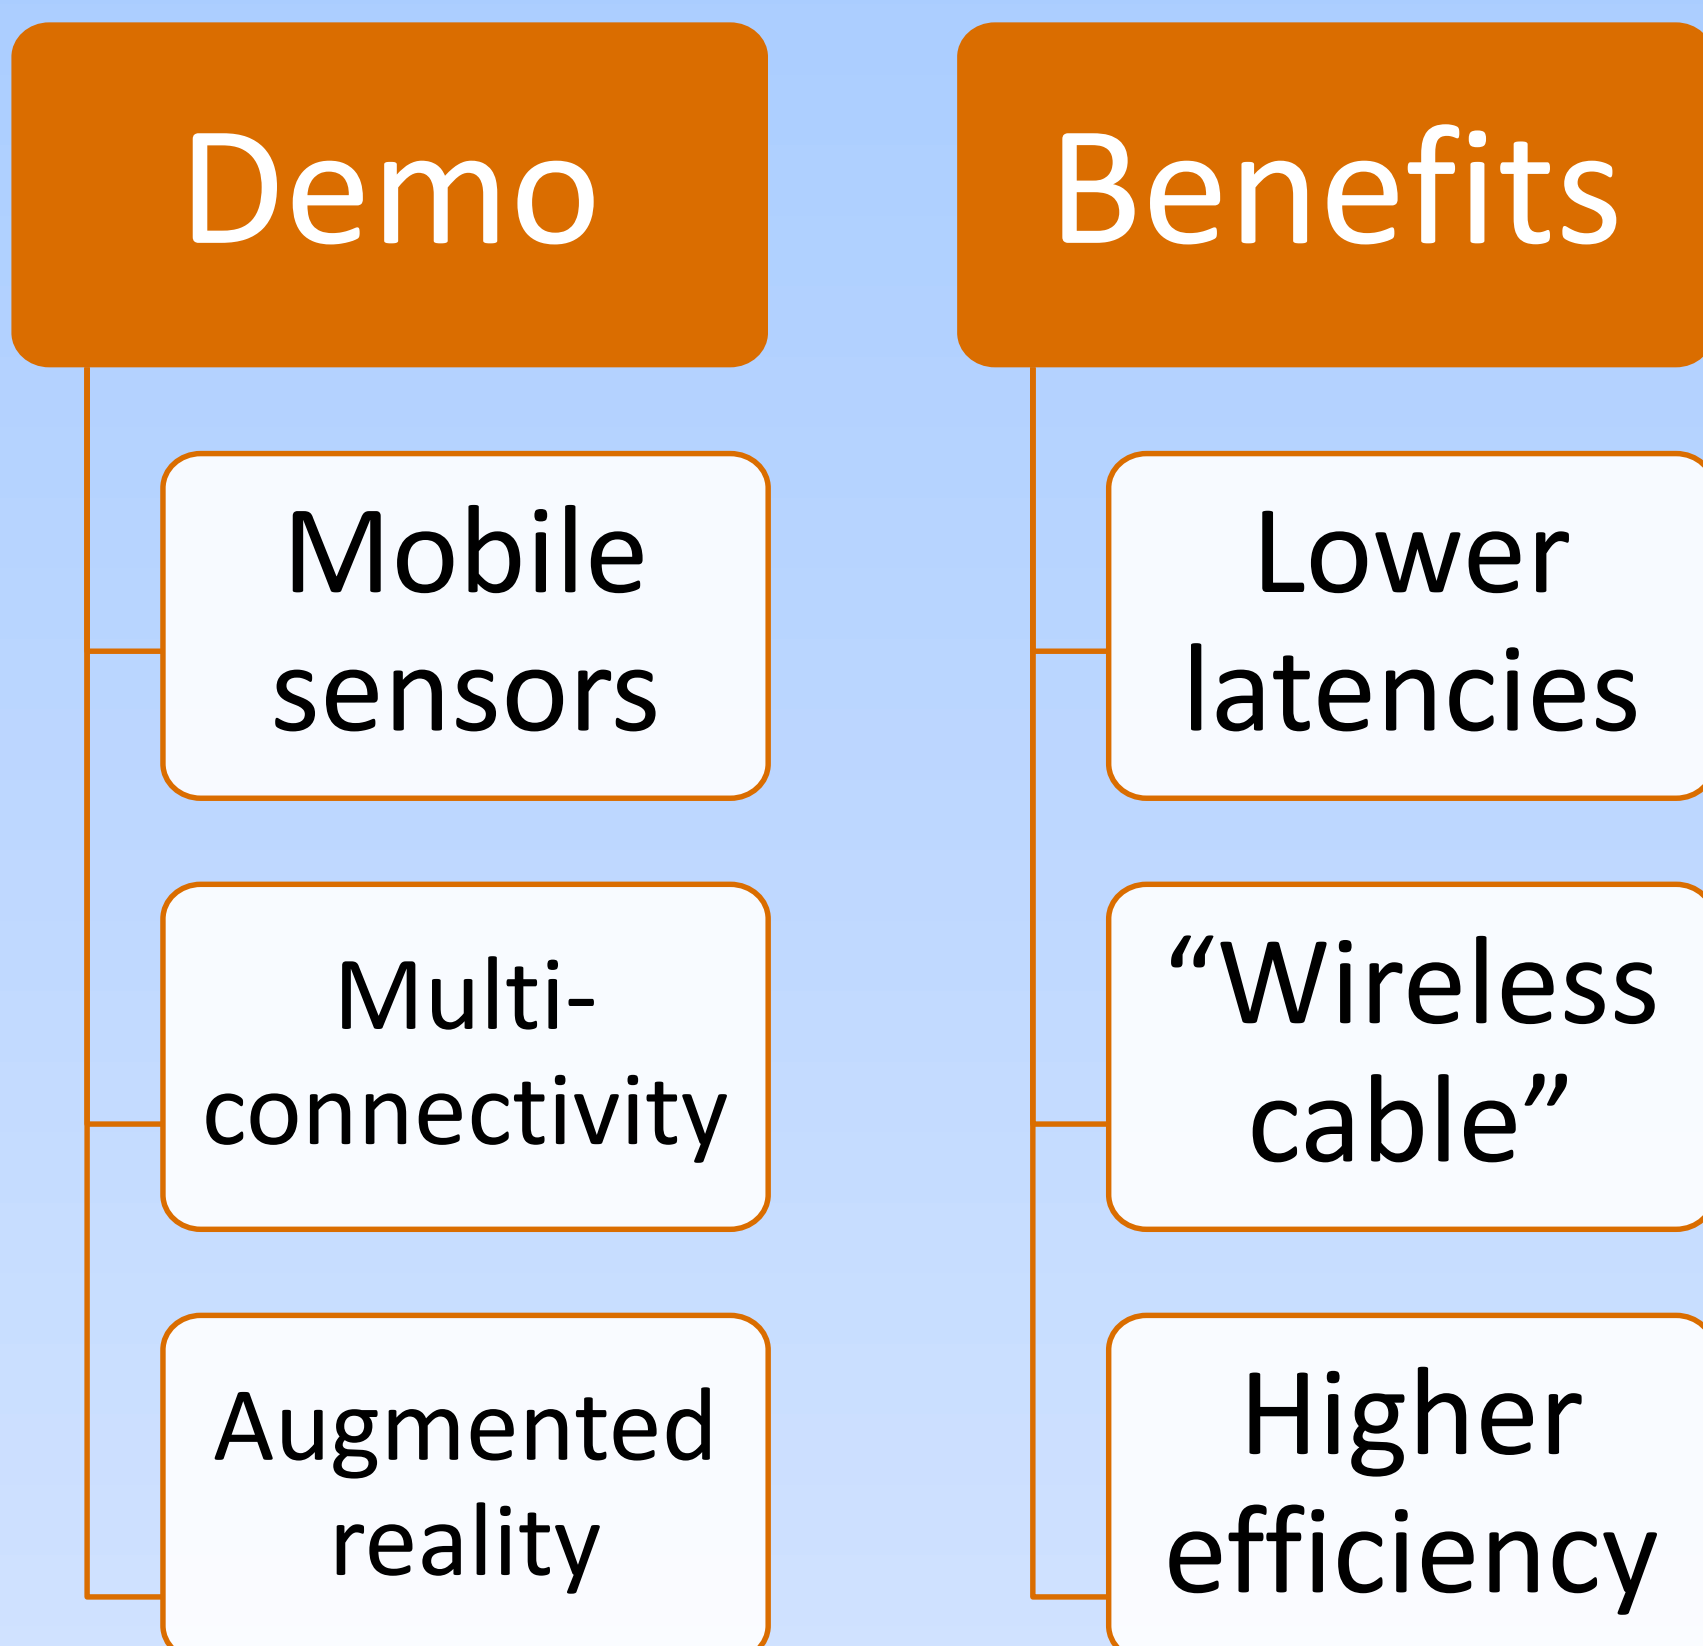

## New Services with 5G

### Air quality control (MTC)

- ❑ Sensors installed on HPA barges for real-time measurements
- ❑ Fast & flexible deployment of many sensors at any location
- ❑ Reliable & secure transmission of measurement data to IoT cloud

### Improved port operation (MBB)

- ❑ Remote expert assistance and construction plan access for on-site engineering and maintenance
- ❑ Fast & flexible AR/VR and video streaming at any location
- ❑ Support for latency-critical applications by customised slices