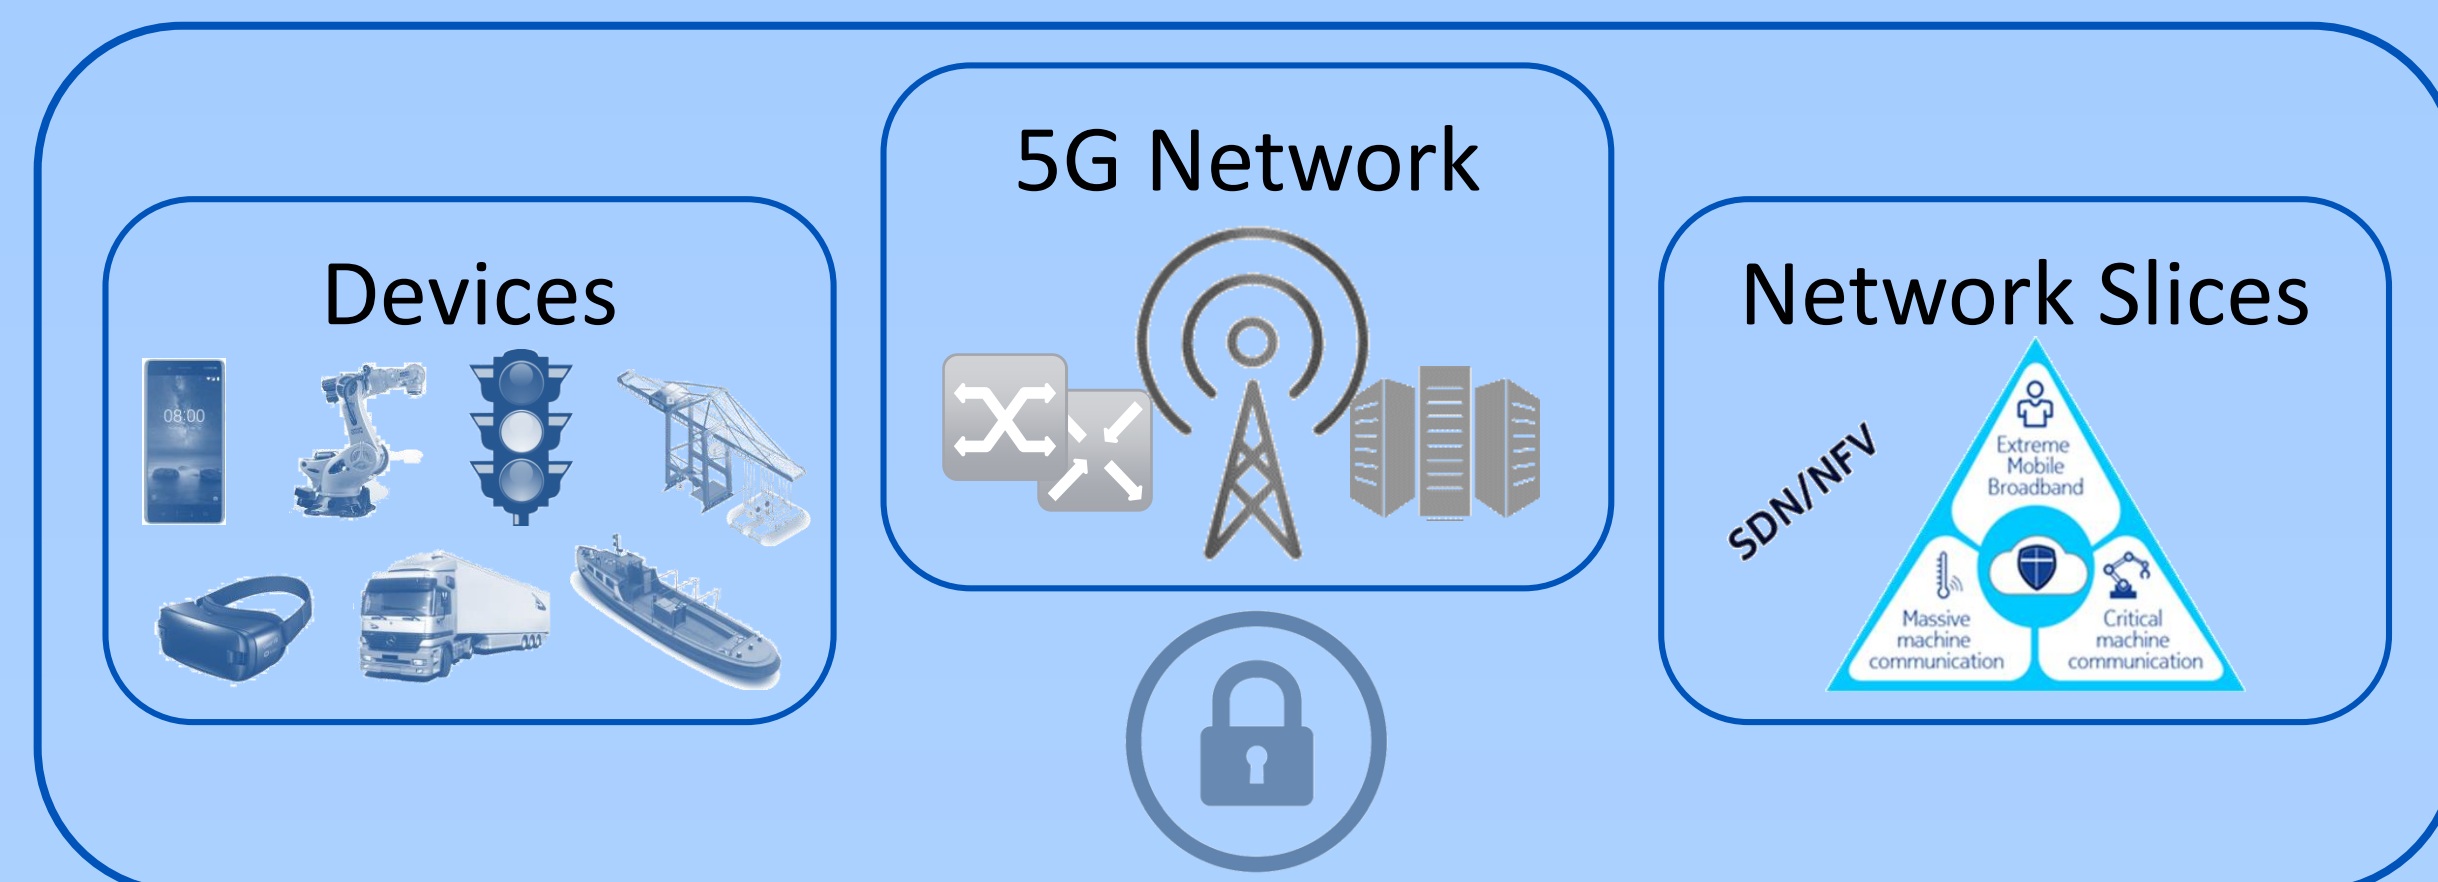

5G-MONARCH

5g-monarch.eu

Resilience & Security

E2E Availability

Minimise network interruptions and guarantee the required QoS

E2E Security

Detect and mitigate security threats

Functional Innovations for the 5G Mobile Network Architecture

Telco cloud resilience

Resource redundancy, Fault & Security management

5G Islands: autonomous failsafe operation

Scalable controller framework

RAN techniques for higher reliability

Data duplication, network coding, multi-connectivity

Security analysis of Smart Sea Port testbed

Security trust zones

Threat detection, asset protection