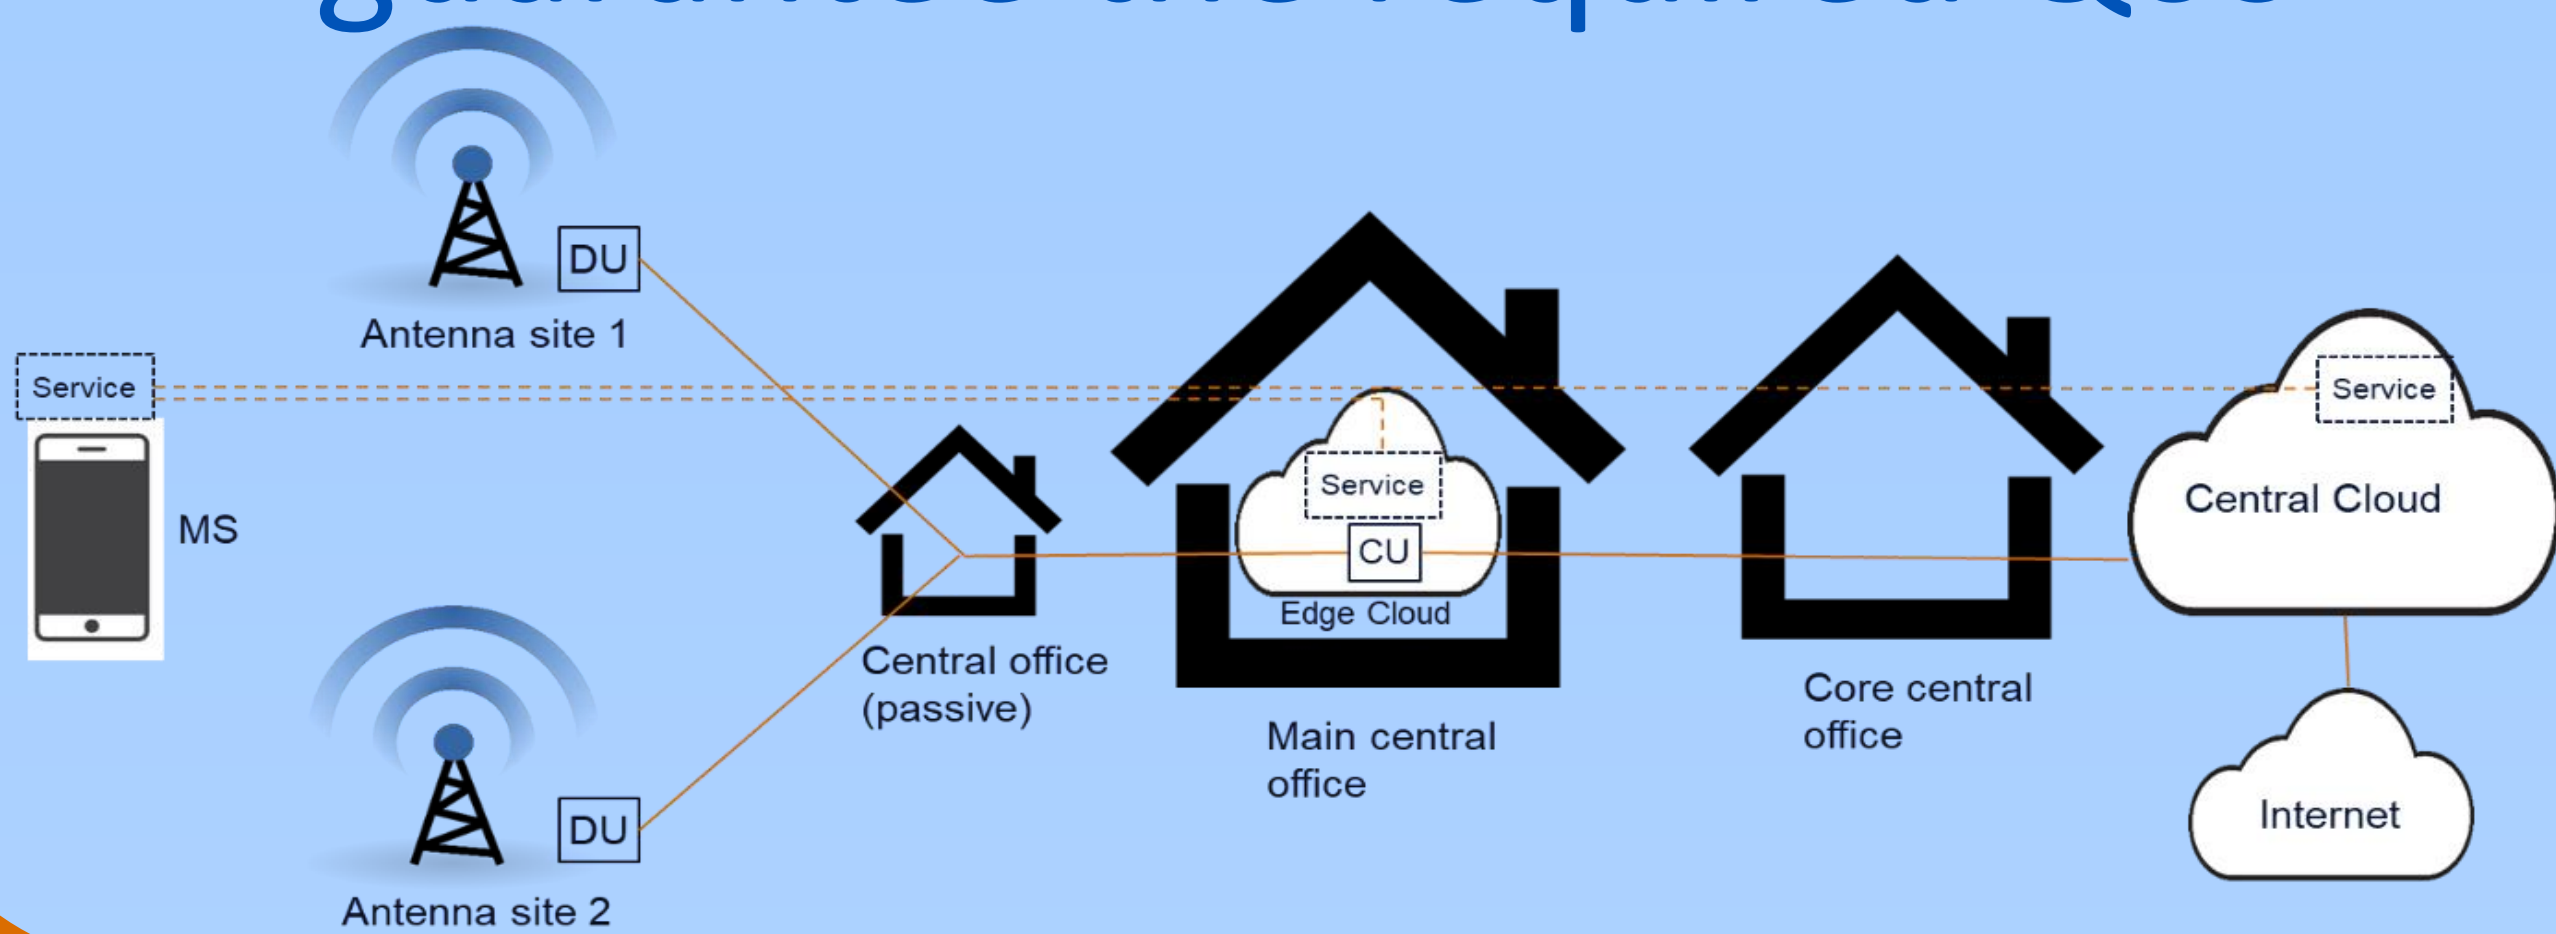

5G-MONARCH

5g-monarch.eu

Resilience & Security

E2E Availability

Minimise network interruptions and guarantee the required QoS

E2E Security

Detect and mitigate security threats

Functional Innovations for the 5G Mobile Network Architecture

Telco cloud resilience

Resource redundancy, Fault & Security management

5G Islands: autonomous failsafe operation

Scalable controller framework

RAN techniques for higher reliability

Data duplication, network coding, multi-connectivity

Security analysis of Smart Sea Port testbed

Security trust zones

Threat detection, asset protection