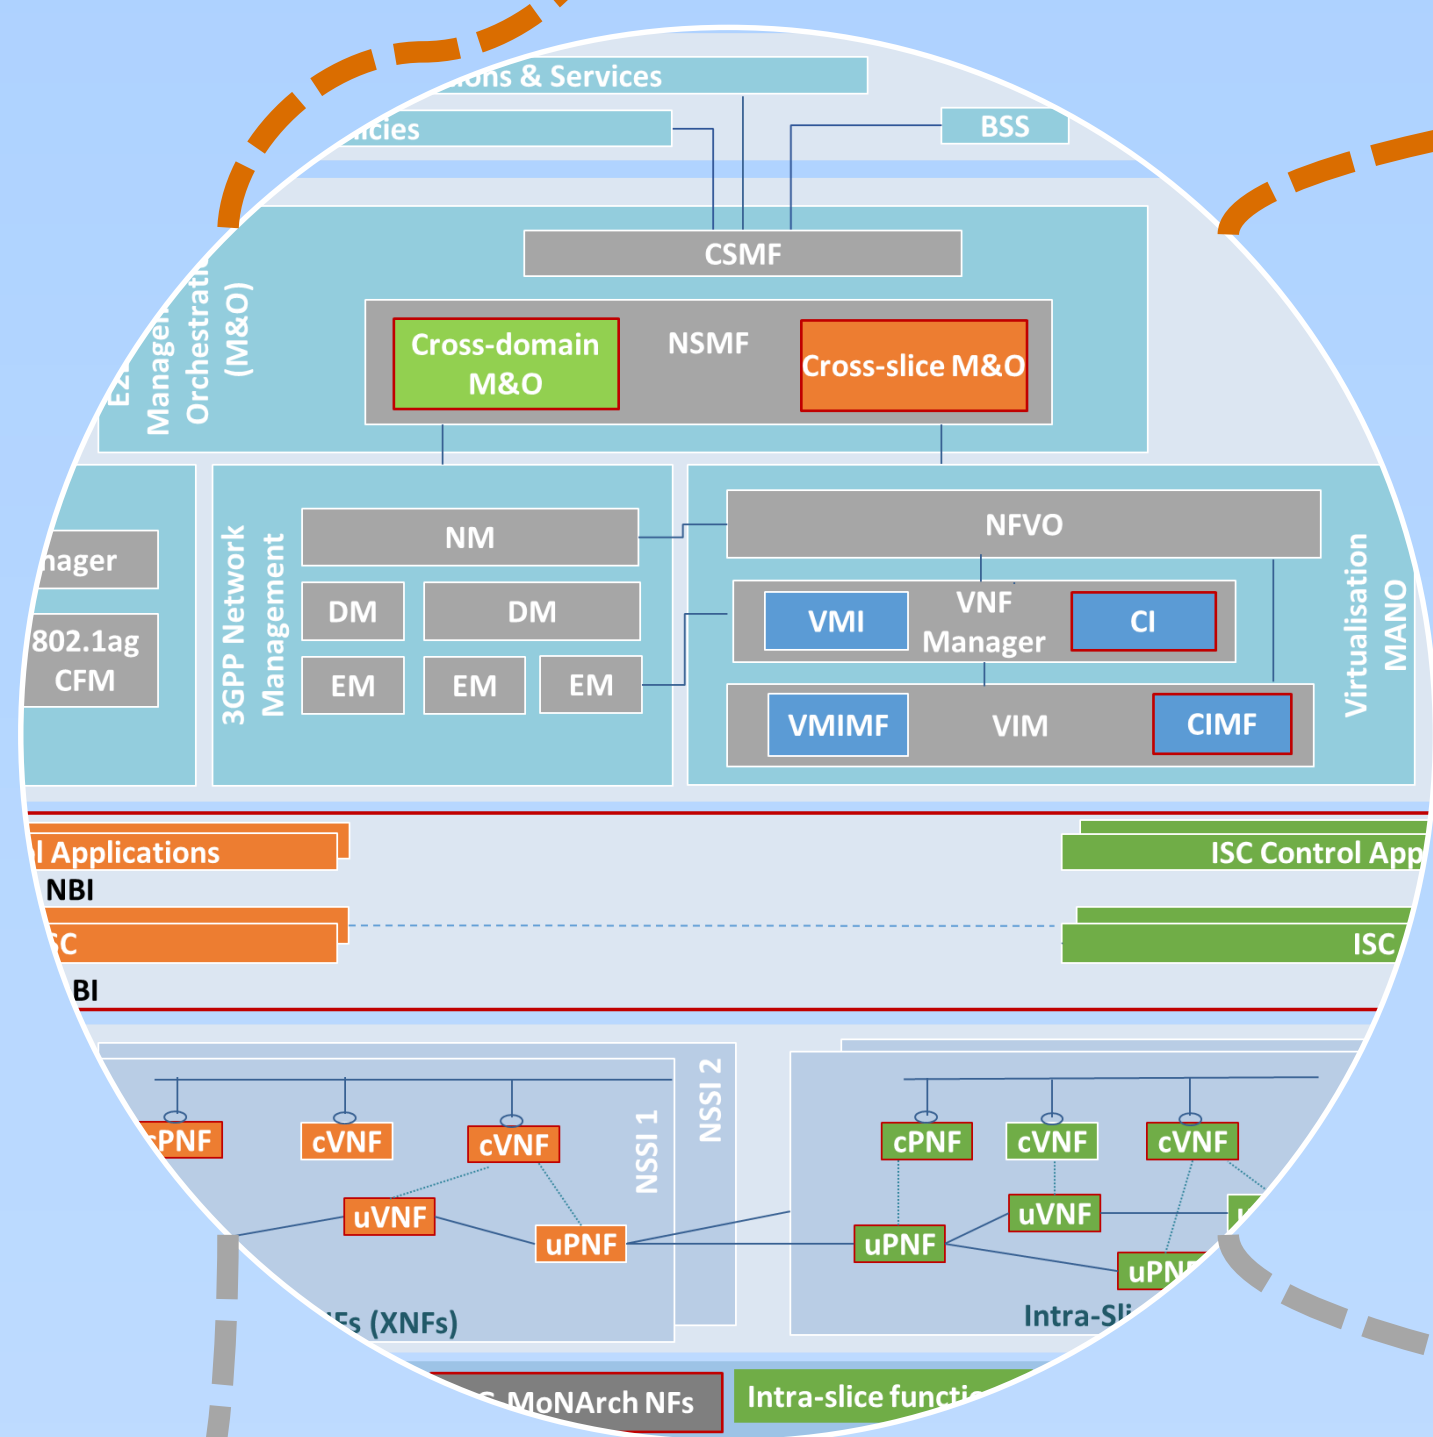

5G-MONARCH

5g-monarch.eu

Resilience & Security

E2E Availability

Minimise network interruptions and guarantee the required QoS

E2E Security

Detect and mitigate security threats

Functional Innovations for the 5G Mobile Network Architecture

Telco cloud resilience

Resource redundancy, Fault & Security management

5G Islands: autonomous failsafe operation

Scalable controller framework

RAN techniques for higher reliability

Data duplication, network coding, multi-connectivity

Security analysis of Smart Sea Port testbed

Security trust zones

Threat detection, asset protection