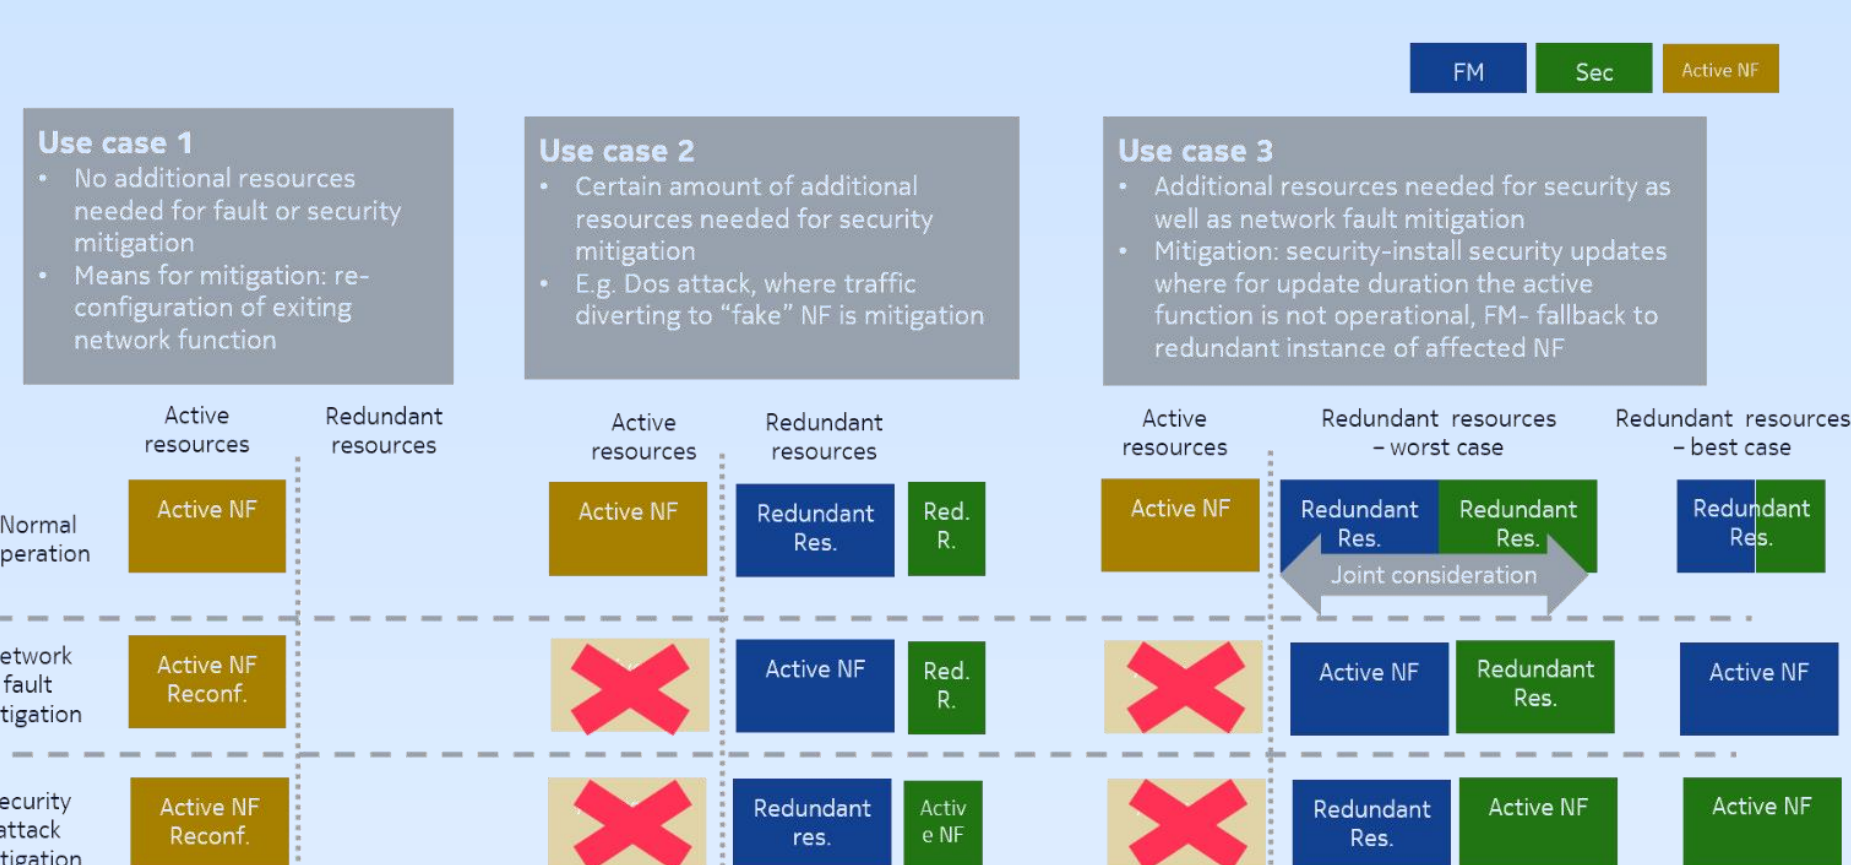

5G-MONARCH

5g-monarch.eu

Resilience & Security

E2E Availability

Minimise network interruptions and guarantee the required QoS

E2E Security

Detect and mitigate security threats

Functional Innovations for the 5G Mobile Network Architecture

Telco cloud resilience

Resource redundancy, Fault & Security management

5G Islands: autonomous failsafe operation

Scalable controller framework

RAN techniques for higher reliability

Data duplication, network coding, multi-connectivity

Security analysis of Smart Sea Port testbed

Security trust zones

Threat detection, asset protection