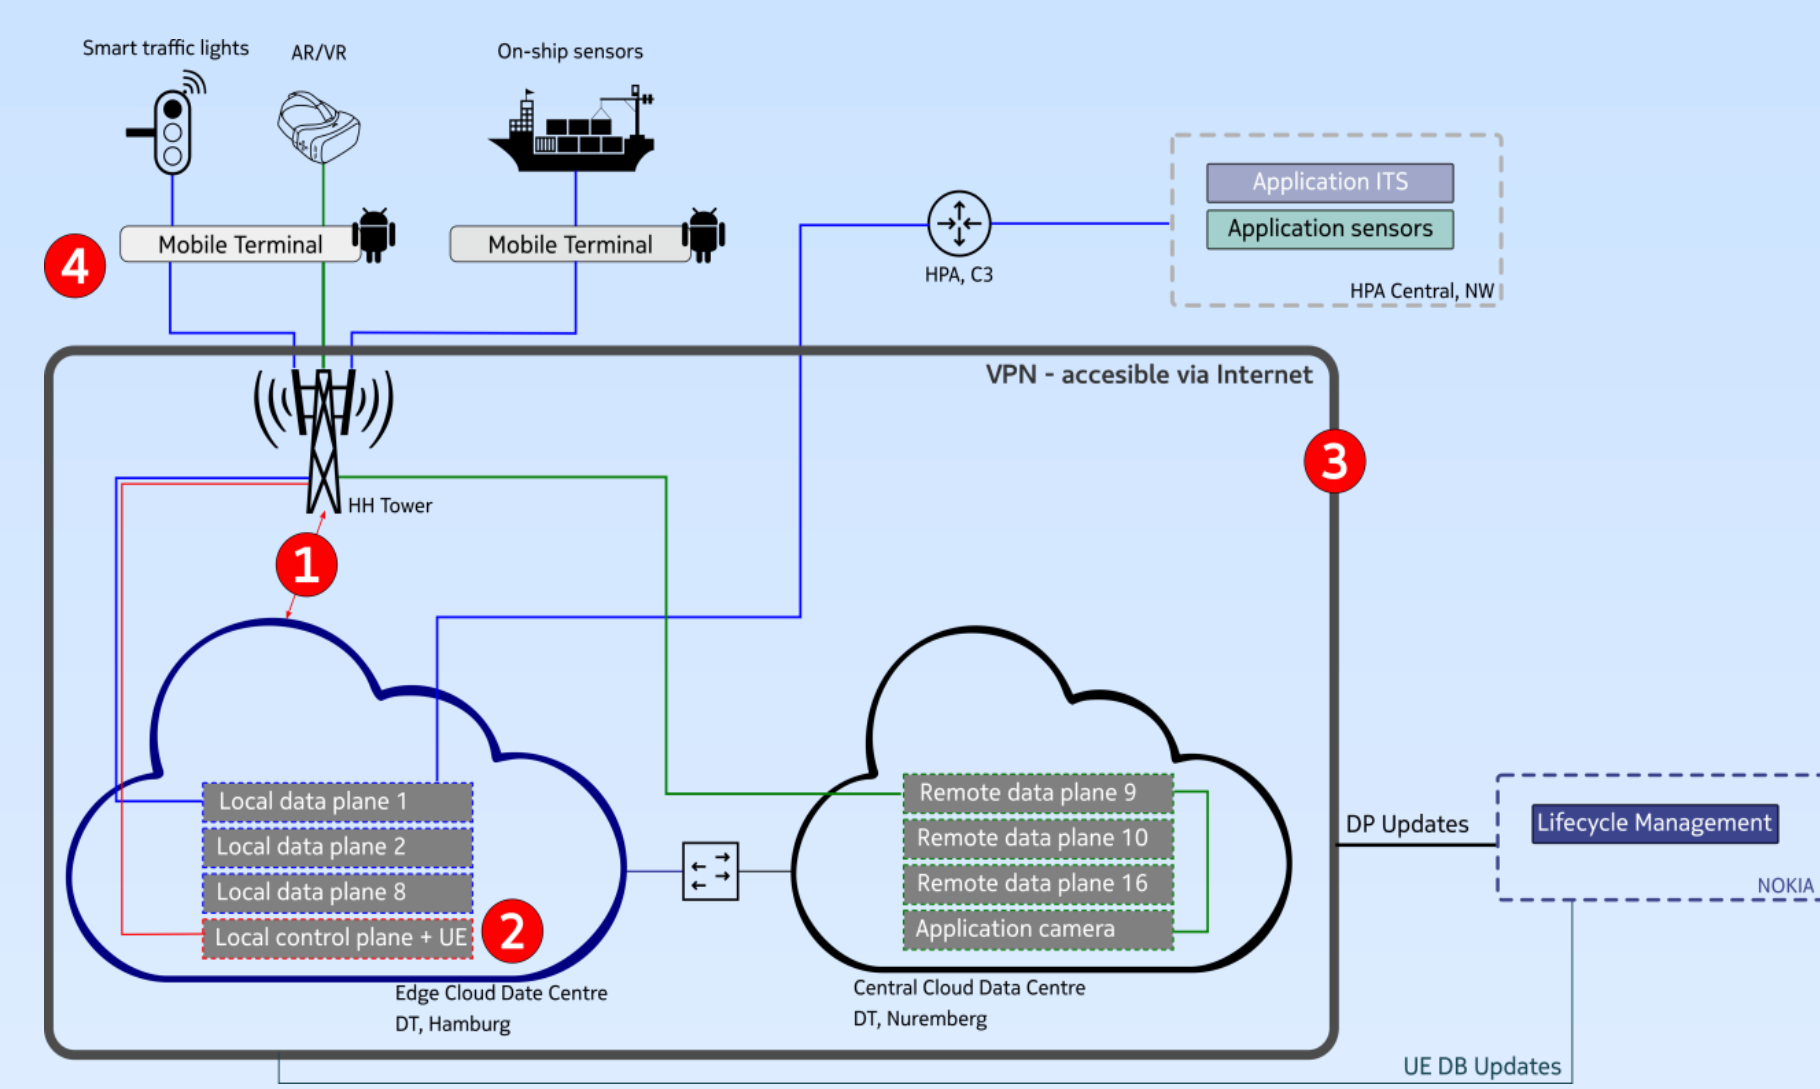

5G-MONARCH

5g-monarch.eu

Resilience & Security

E2E Availability

Minimise network interruptions and guarantee the required QoS

E2E Security

Detect and mitigate security threats

Functional Innovations for the 5G Mobile Network Architecture

Telco cloud resilience

Resource redundancy, Fault & Security management

5G Islands: autonomous failsafe operation

Scalable controller framework

RAN techniques for higher reliability

Data duplication, network coding, multi-connectivity

Security analysis of Smart Sea Port testbed

Security trust zones

Threat detection, asset protection