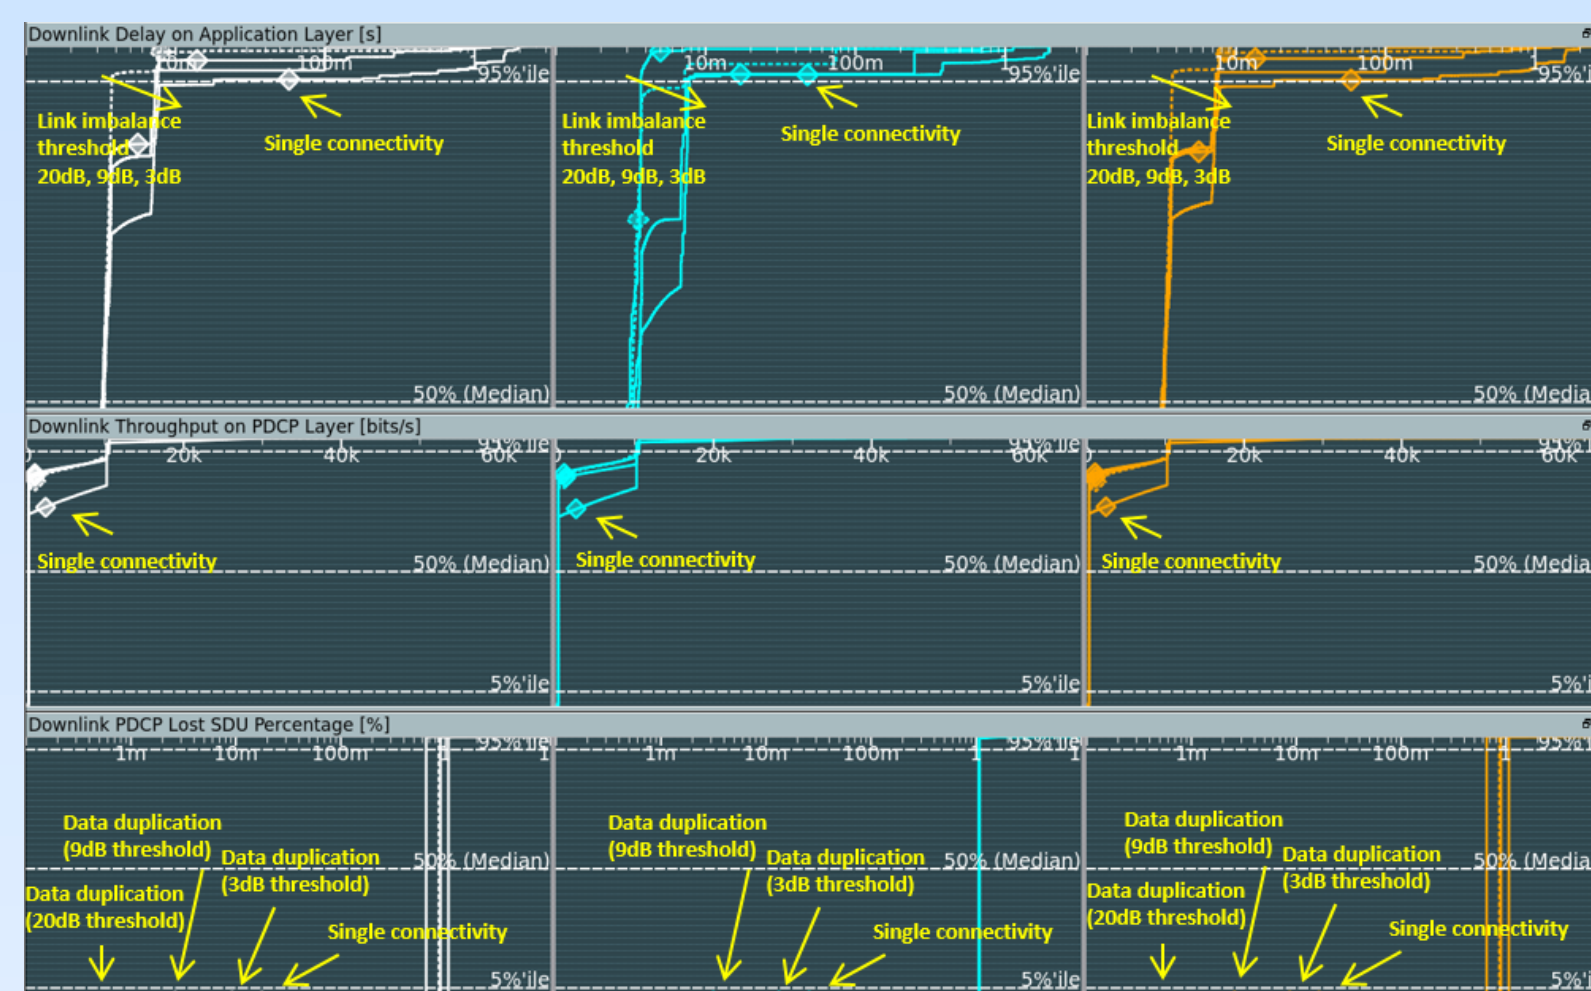

5G-MONARCH

5g-monarch.eu

Resilience & Security

E2E Availability

Minimise network interruptions and guarantee the required QoS

E2E Security

Detect and mitigate security threats

Functional Innovations for the 5G Mobile Network Architecture

Telco cloud resilience

Resource redundancy, Fault & Security management

5G Islands: autonomous failsafe operation

Scalable controller framework

RAN techniques for higher reliability

Data duplication, network coding, multi-connectivity

Security analysis of Smart Sea Port testbed

Security trust zones

Threat detection, asset protection