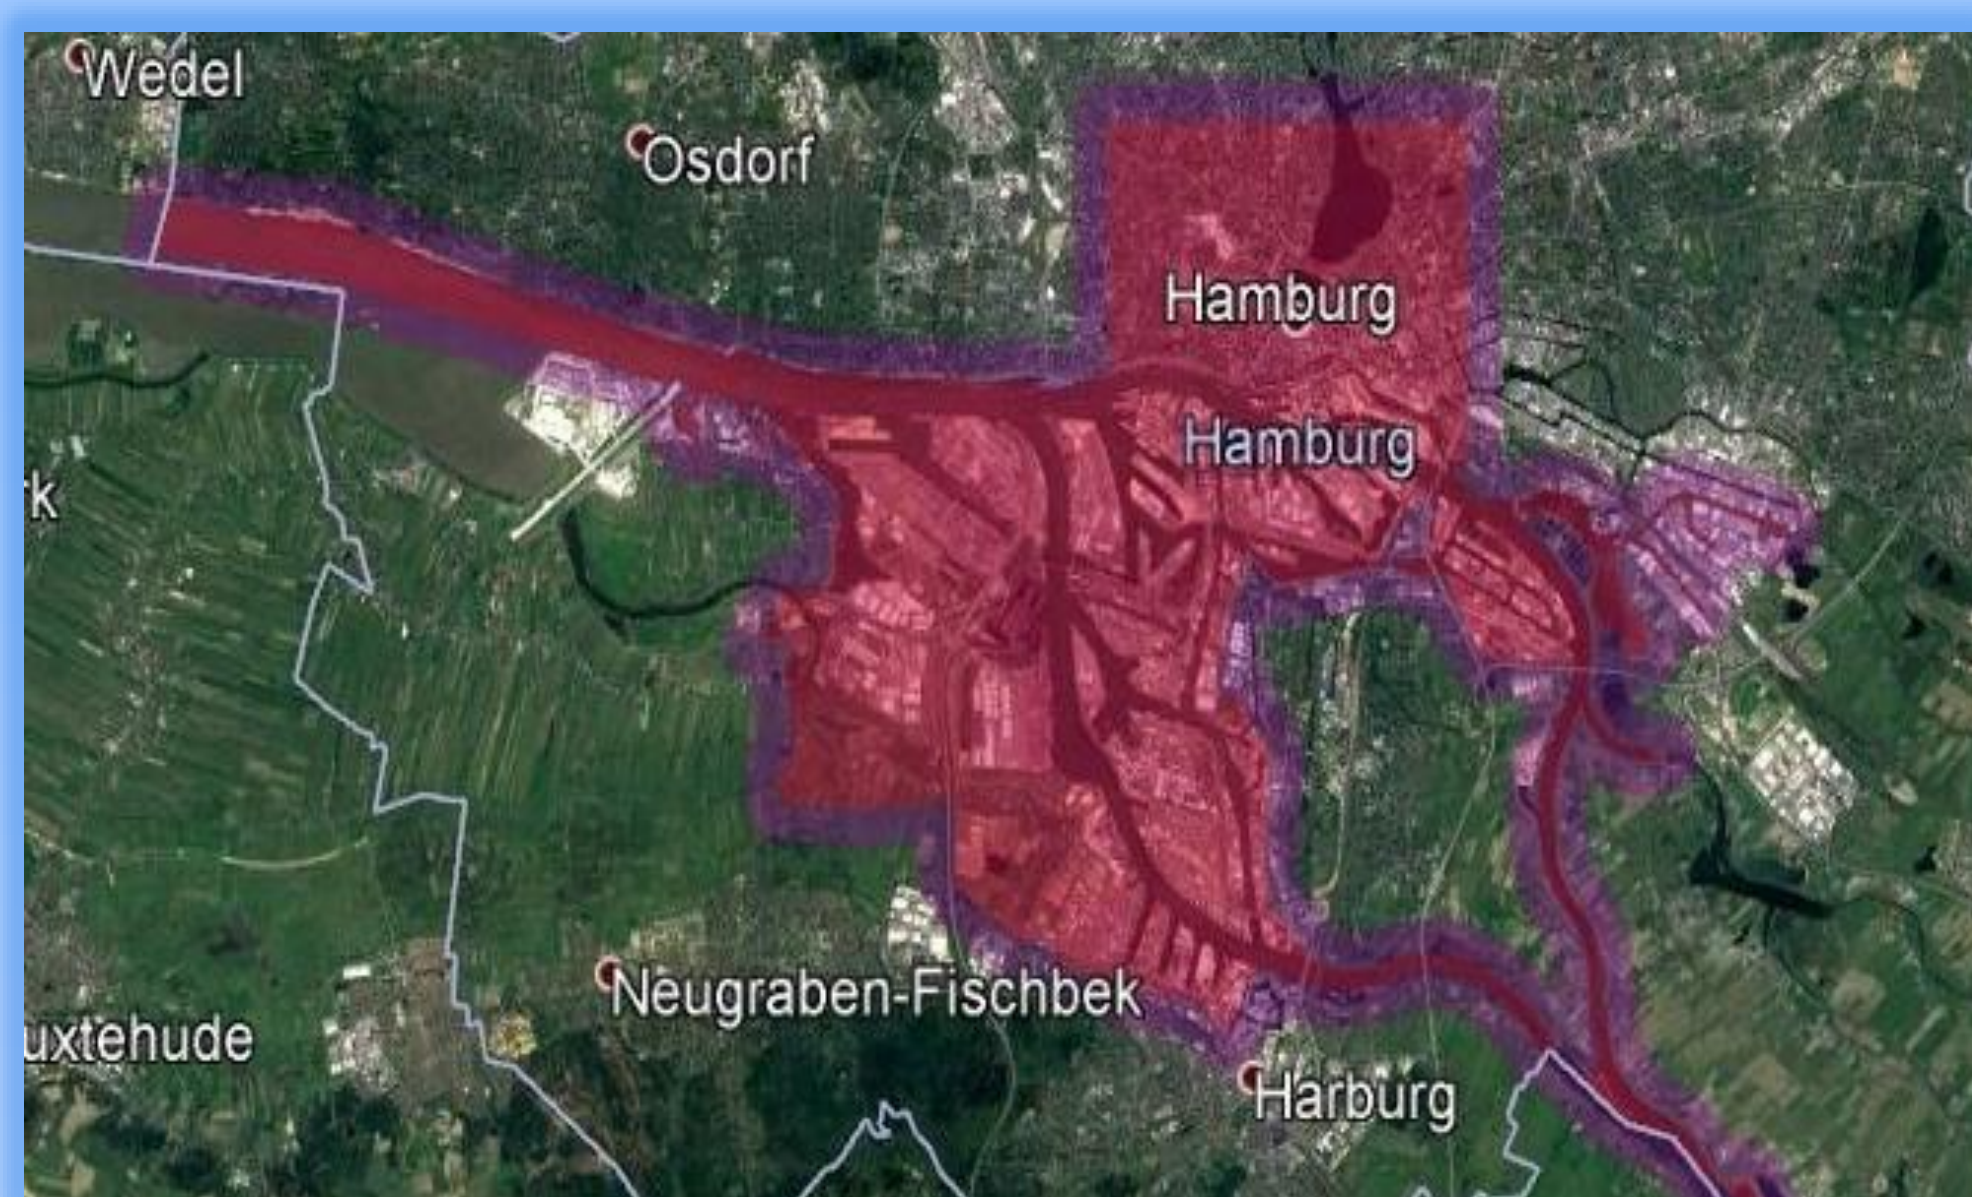

5G-MONARCH

5g-monarch.eu

Verification & Validation of 5G Mobile Network Architecture

Evaluation scenario

Hamburg study area covering

- Inner city centre
- Sea port area

Evaluation case 1:
Resilient network slices for industrial applications

Evaluation case 2:
Elastic network slices enabling local peak performance

Evaluation case 3:
Economies of scale and scope in wider smart city environments

Techno-economic verification