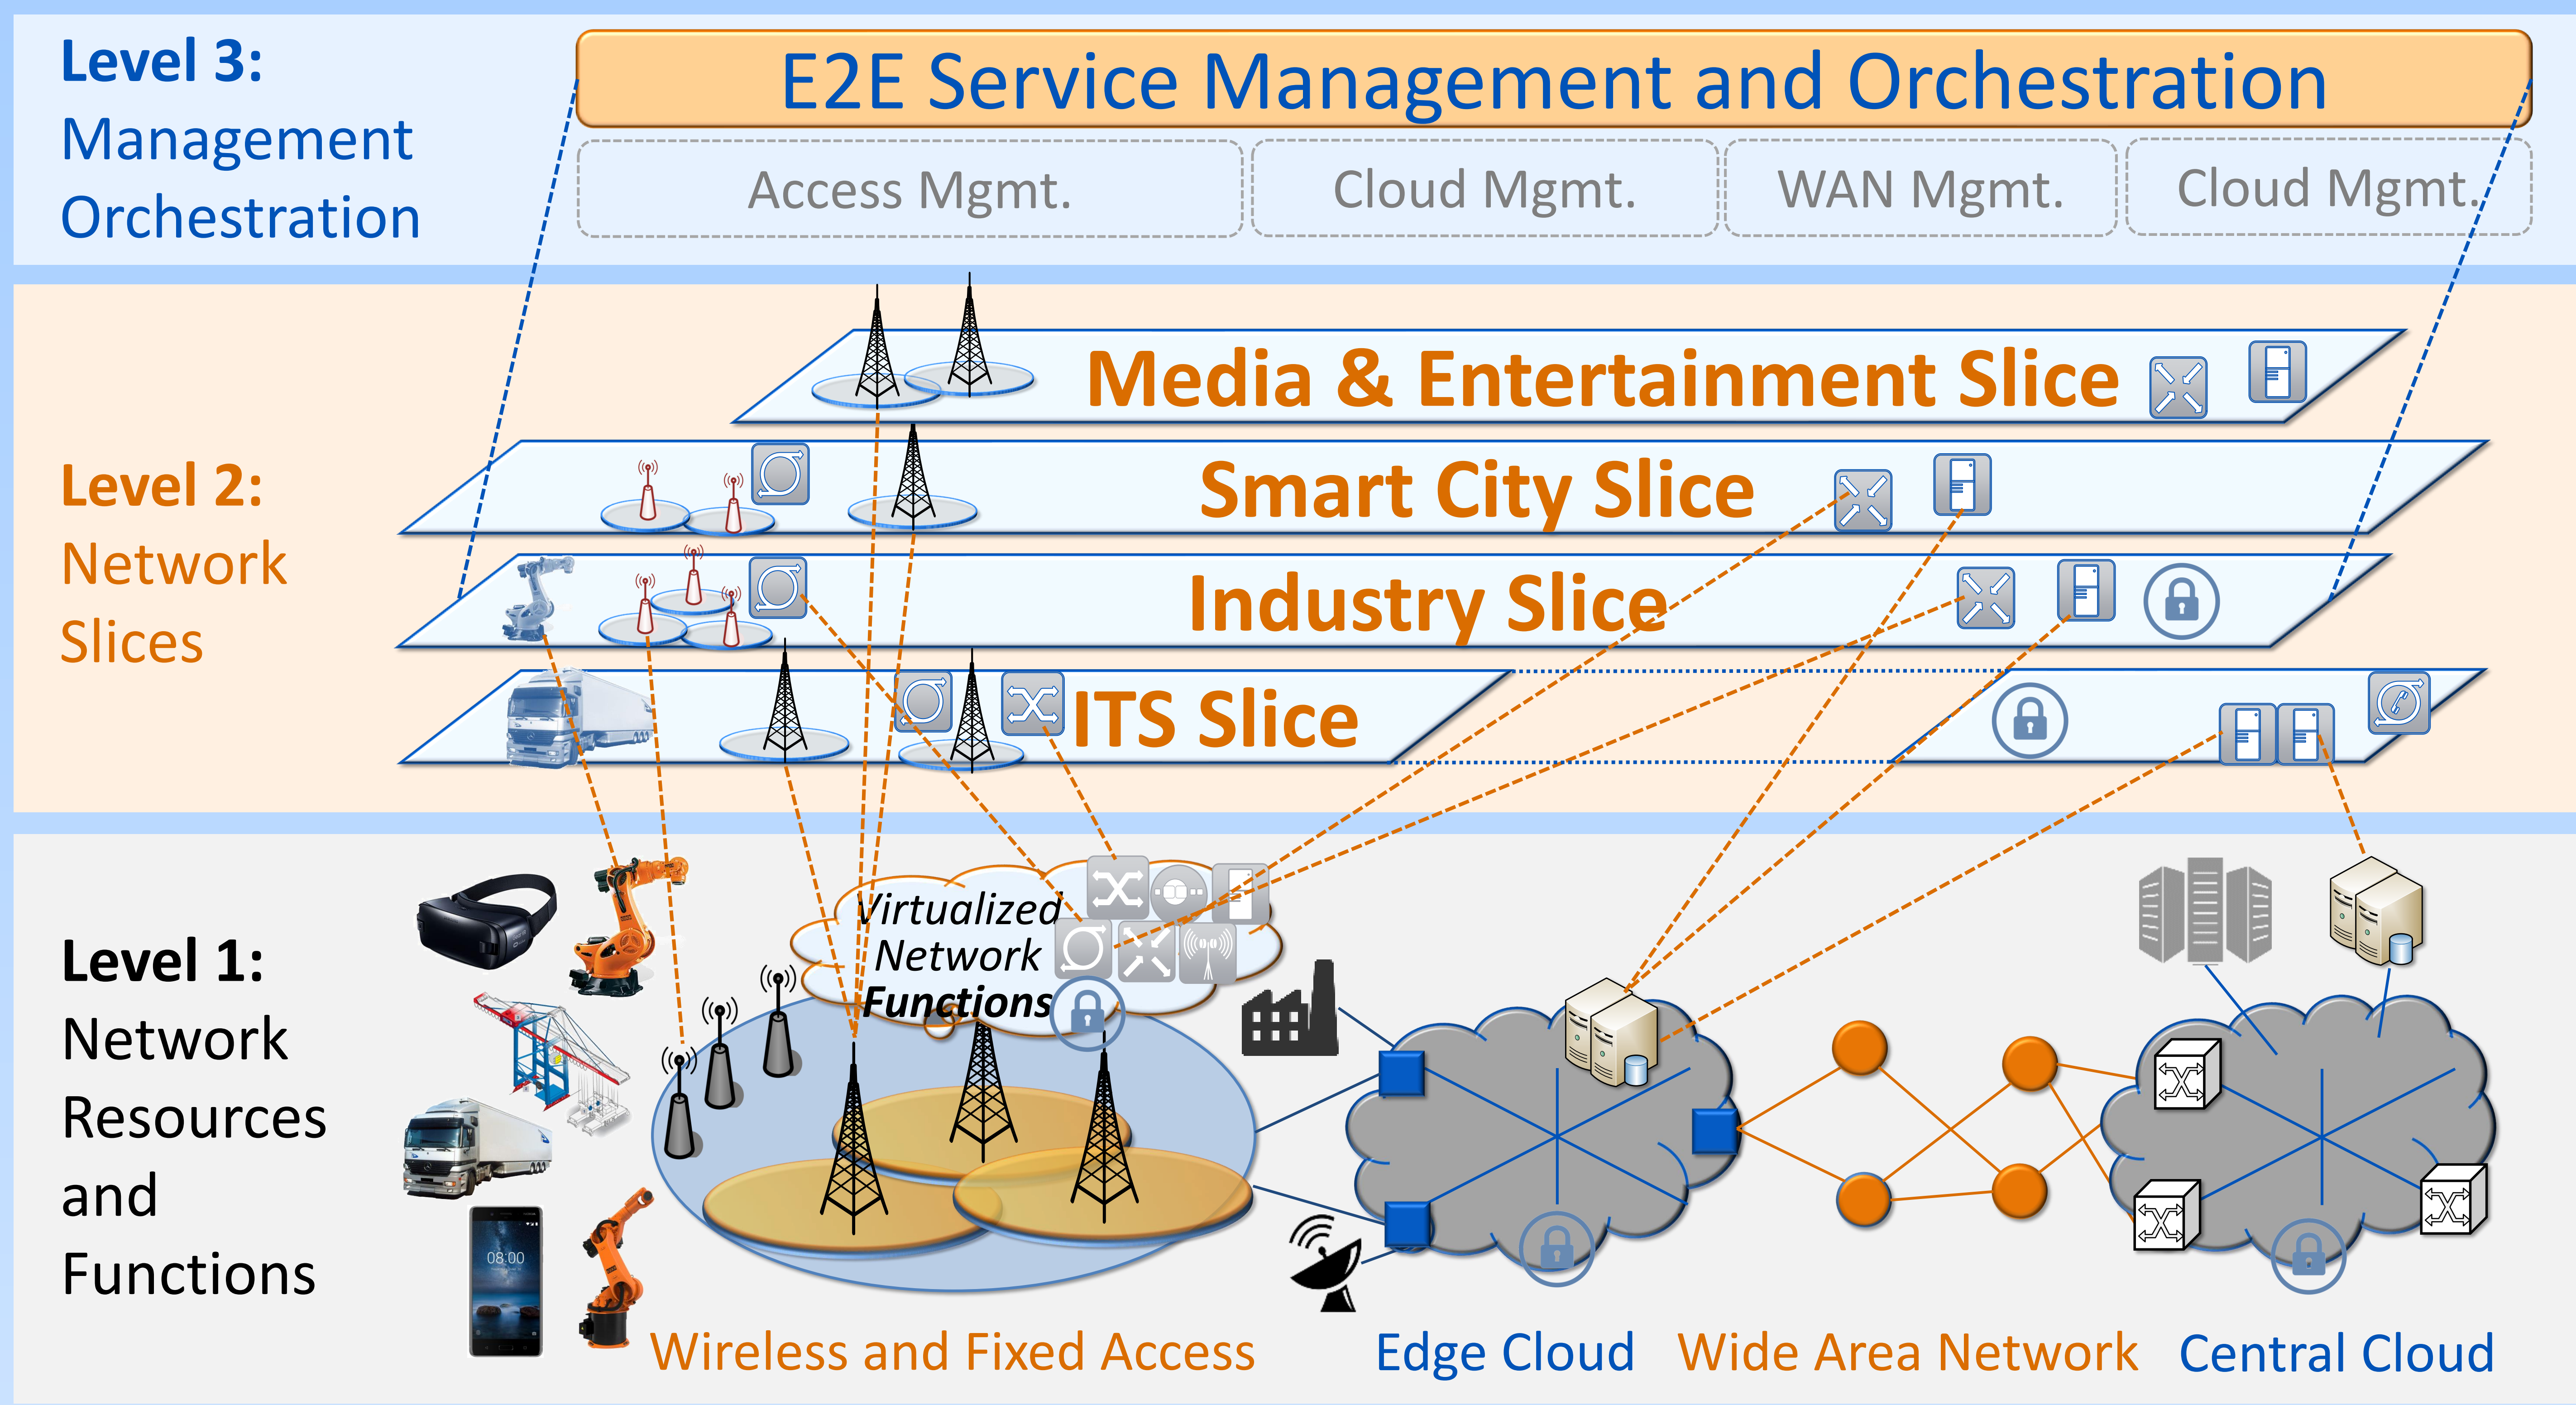

5G-MONARCH

Network Slicing

Use-case specific logical networks on same infrastructure

Cloud-native networking: programmable networks, VNF, SDN

Flexible levels of commitment and allocation of resources to slices

Benefits of own network without the cost of a dedicated infrastructure

Customisable levels of security and privacy per slice

Customised connectivity services for different use case areas

Enabling fast service creation, deployment and adaptation

Exposure of selected mgmt. capabilities to slice owners

Guaranteed support for highly reliable and secure services

Efficient use of deployed network infrastructure